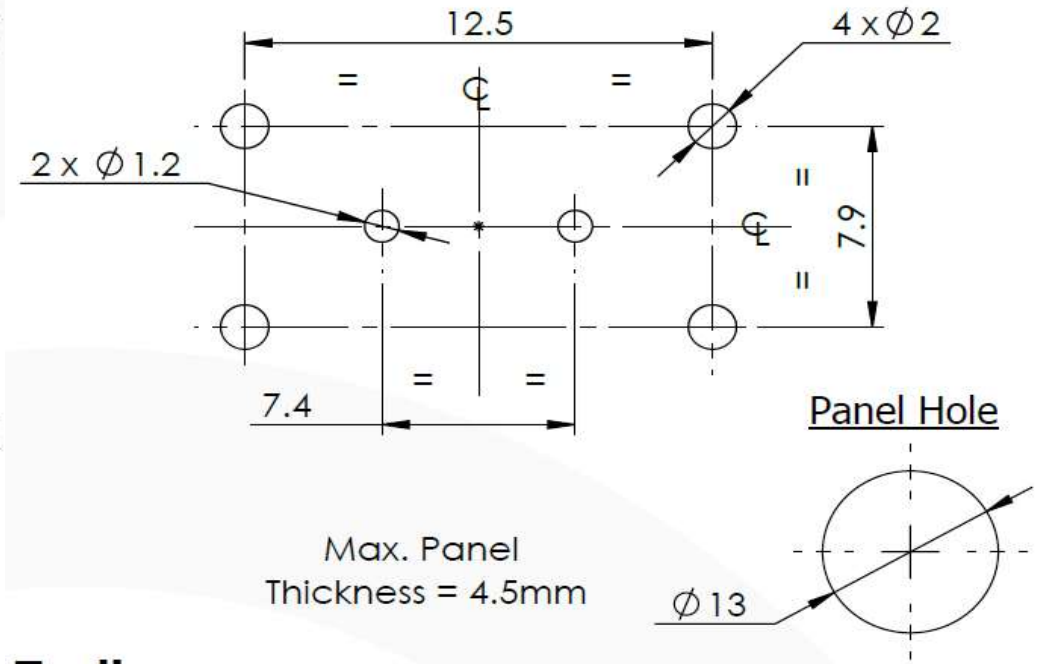

**Recommended Mounting:**

images for illustration purposes only

Part Number: 92-10-468-B3

**COAX**  
CONNECTORS LTD