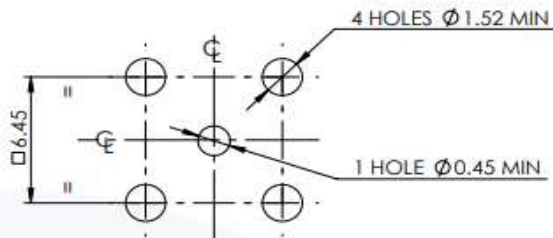

**Recommended Panel Cutout**

**Recommended Hole Layout**

images for illustration purposes only  
 Part Number: 10-470-BSn126