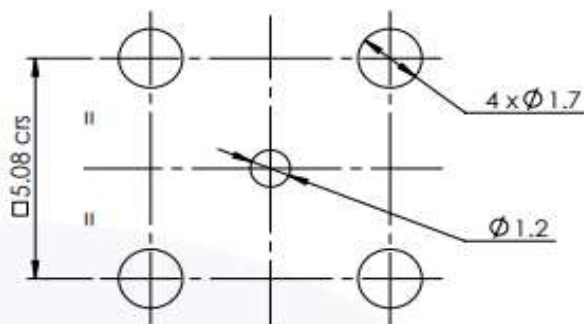

Mounting Dimensions

images for illustration purposes only

Part Number: 32-450-D3

COAX
CONNECTORS LTD