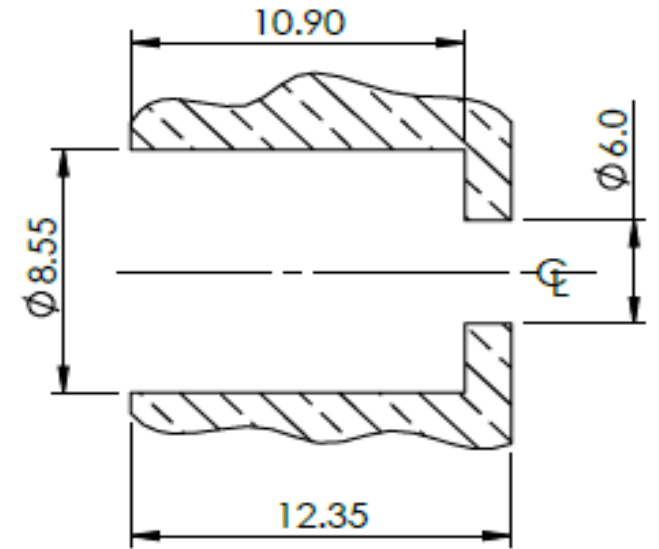

Recommended Mounting

images for illustration purposes only

Part Number: 57-292-D3-HA

COAX
CONNECTORS LTD