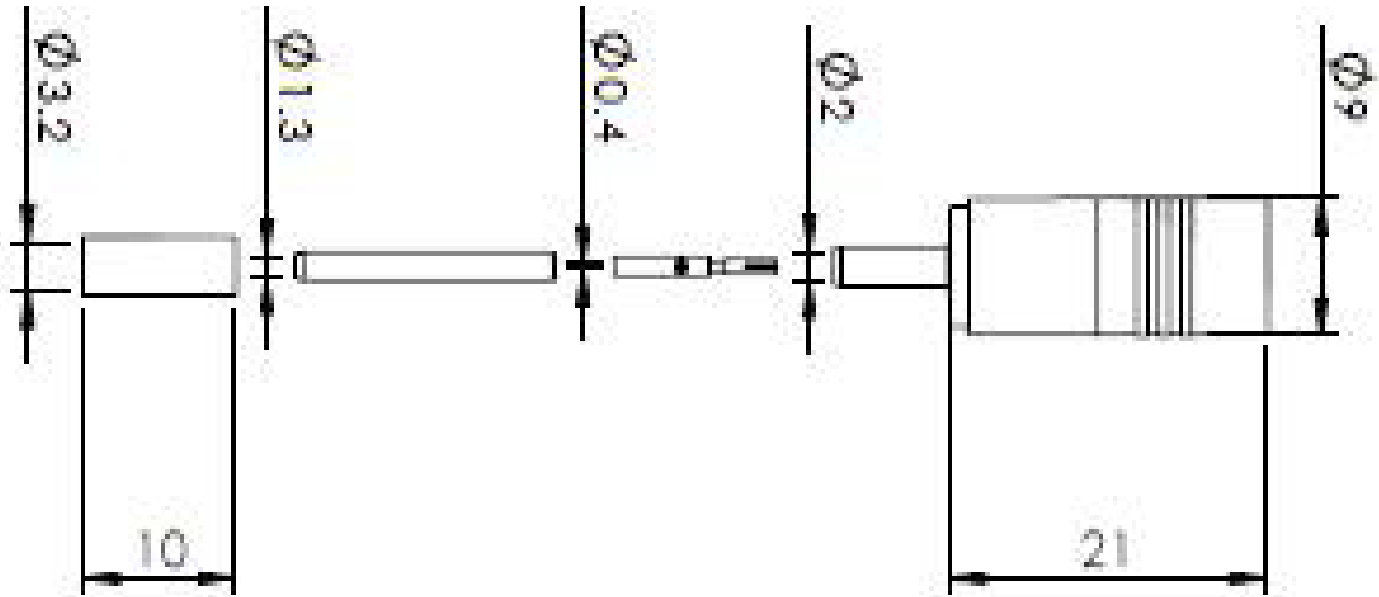

Images for illustration purposes only

Part Number: 43-062-D6-BI

**COAX**  
CONNECTORS LTD