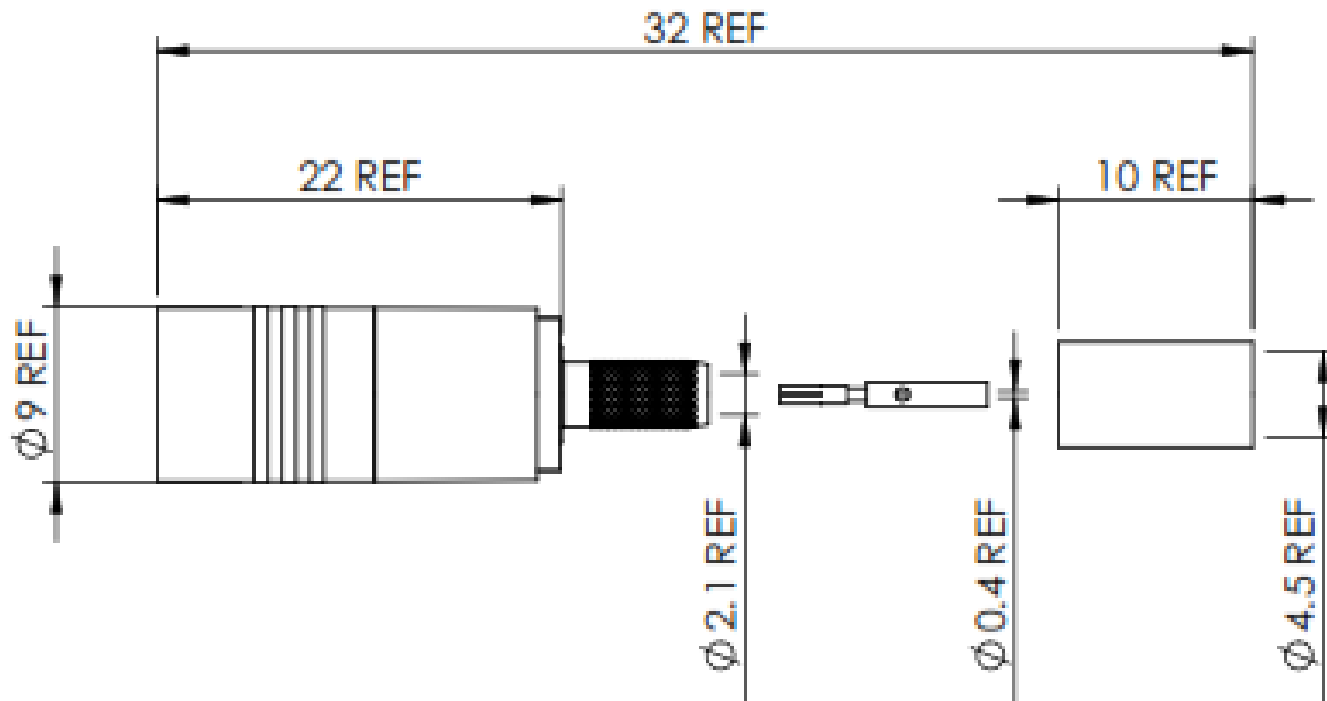

Part Number: 43-062-D6-BD

COAX
CONNECTORS LTD

Images for illustration purposes only