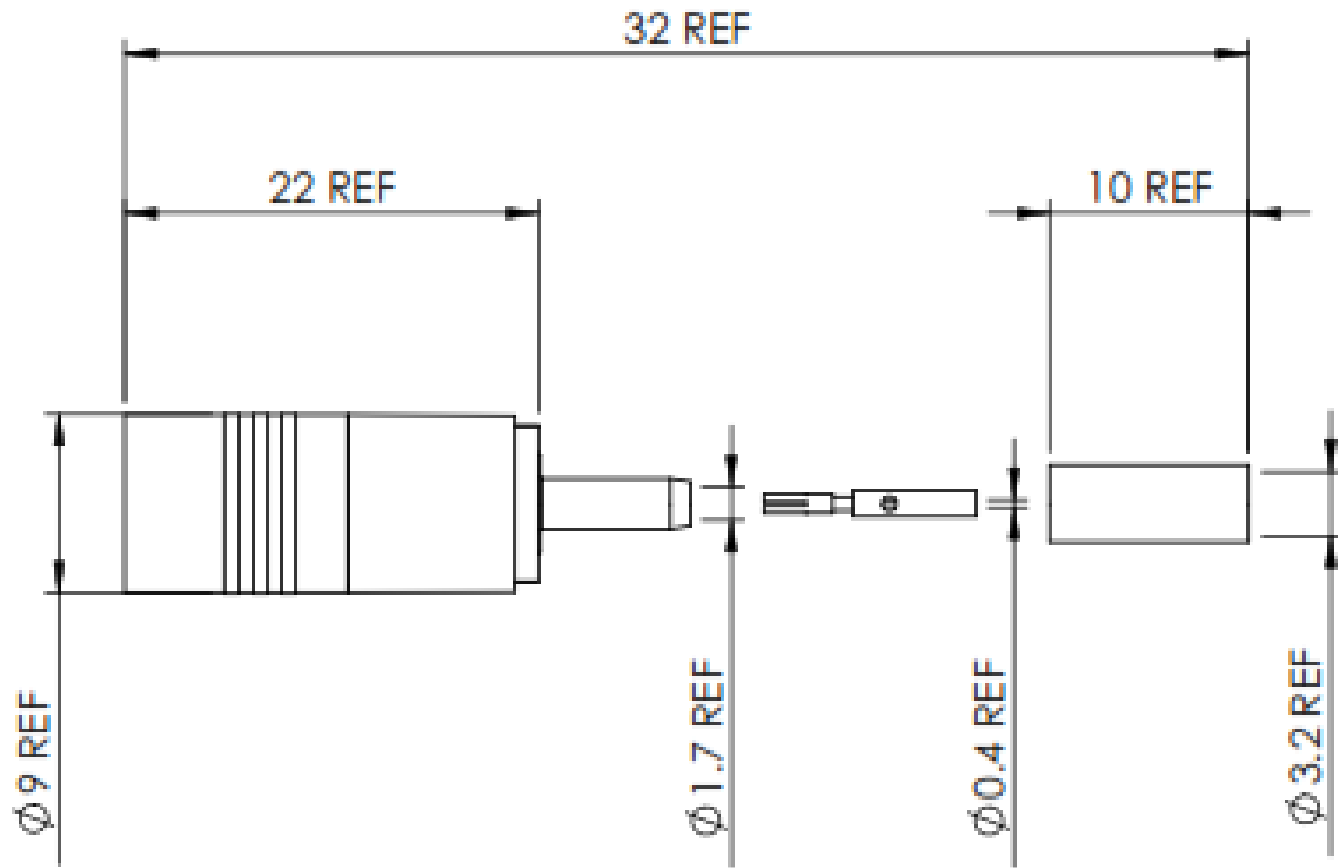

Part Number: 43-062-D6-AB

**COAX**  
CONNECTORS LTD

Images for illustration purposes only