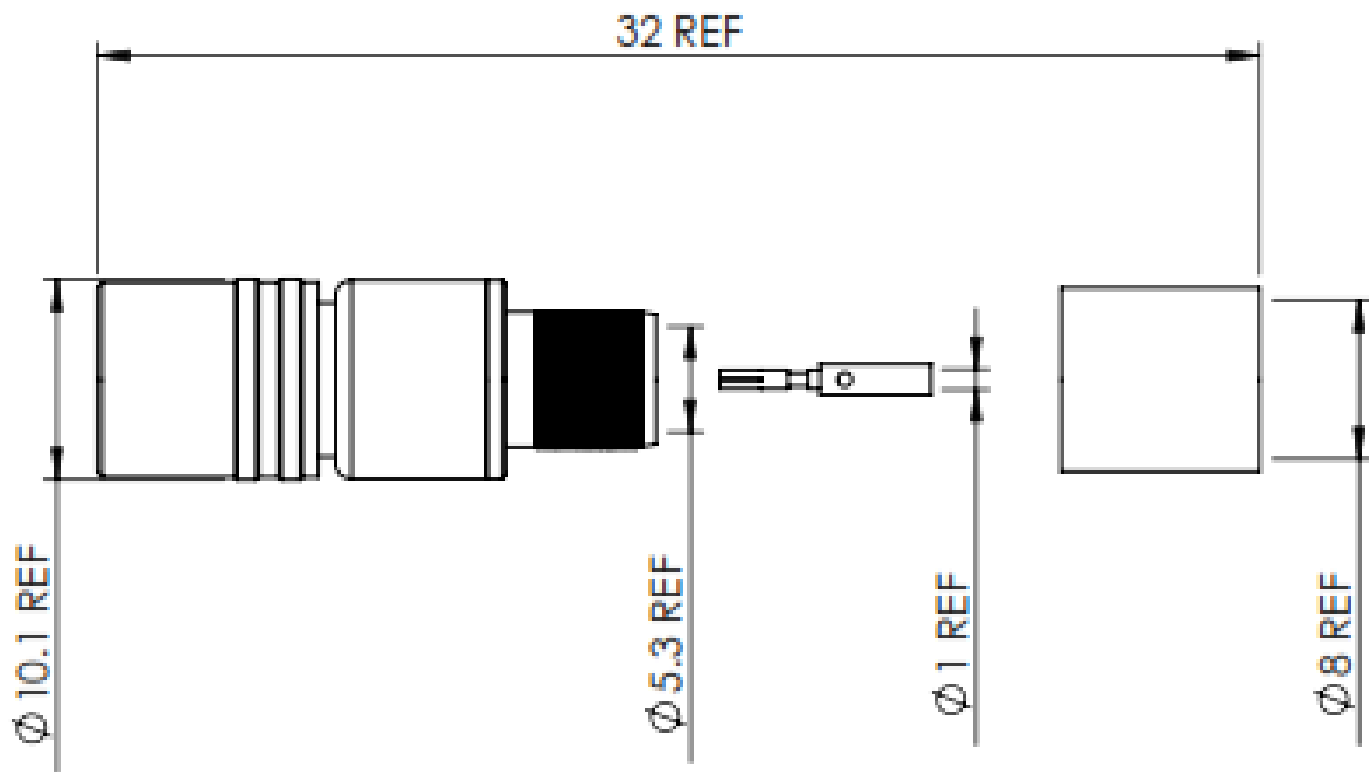

Part Number: 43-060-D6-BE

**COAX**  
CONNECTORS LTD

Images for illustration purposes only