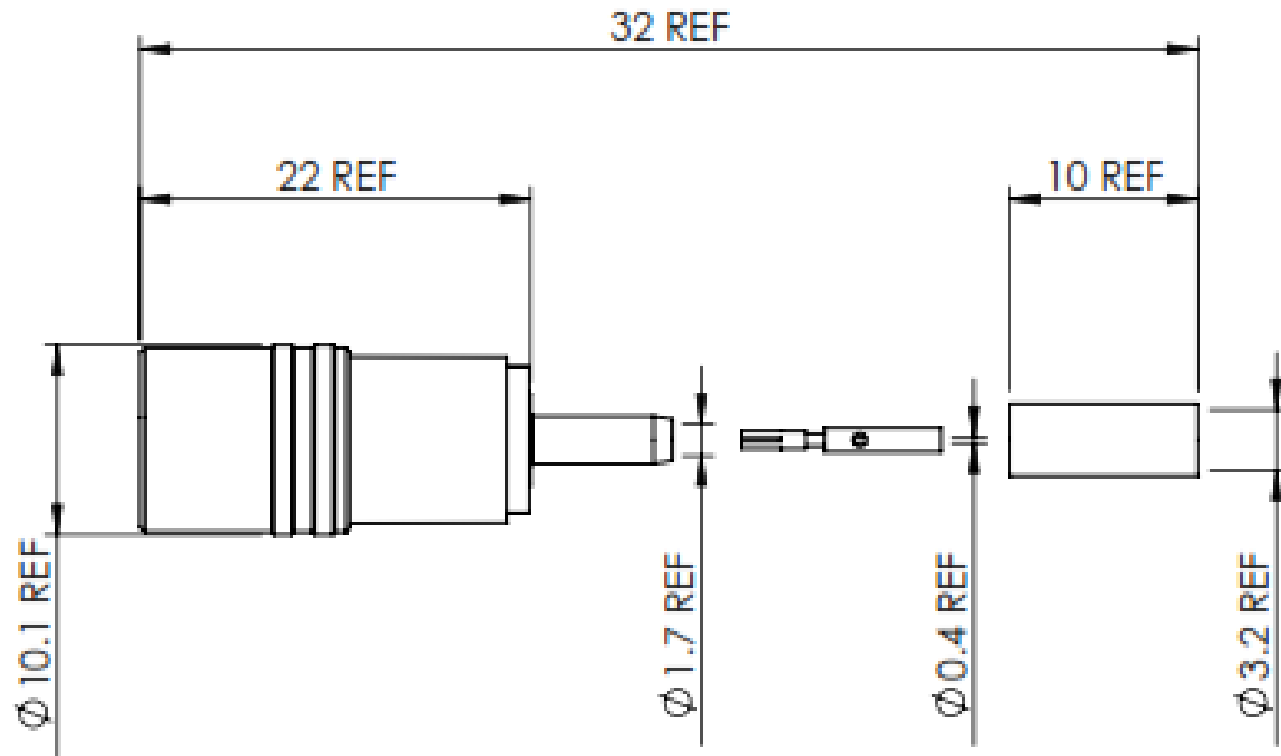

Part Number: 43-060-D6-AB

**COAX**  
CONNECTORS LTD

Images for illustration purposes only