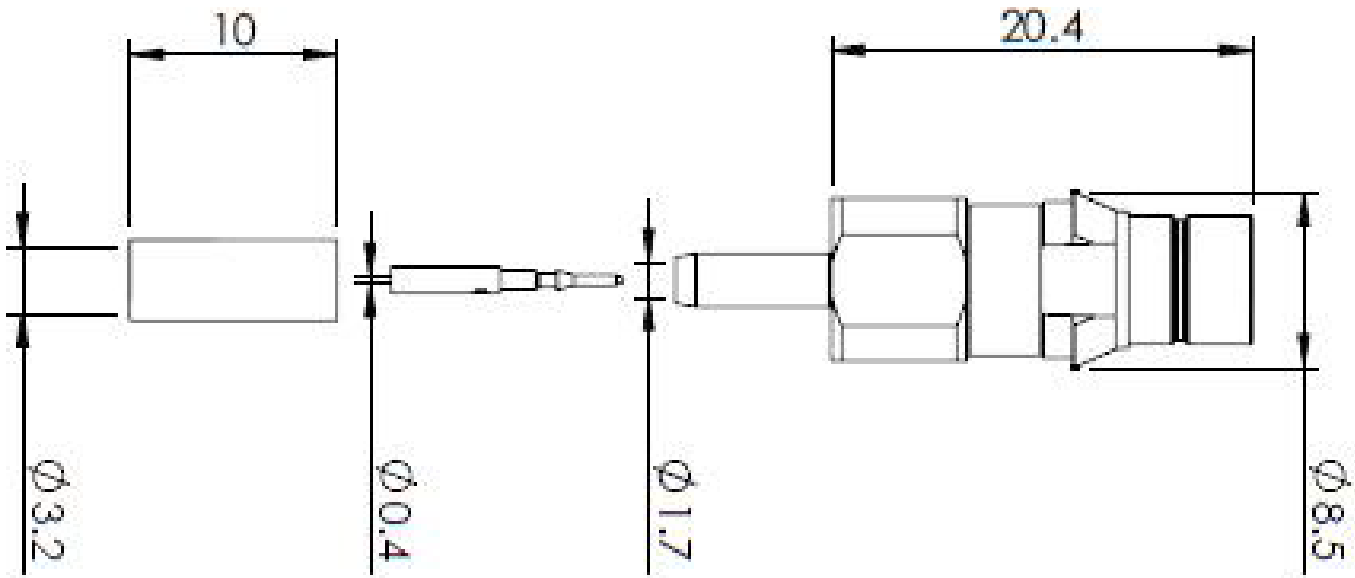

Images for illustration purposes only

Part Number: 43-012-D6-AB

COAX
CONNECTORS LTD