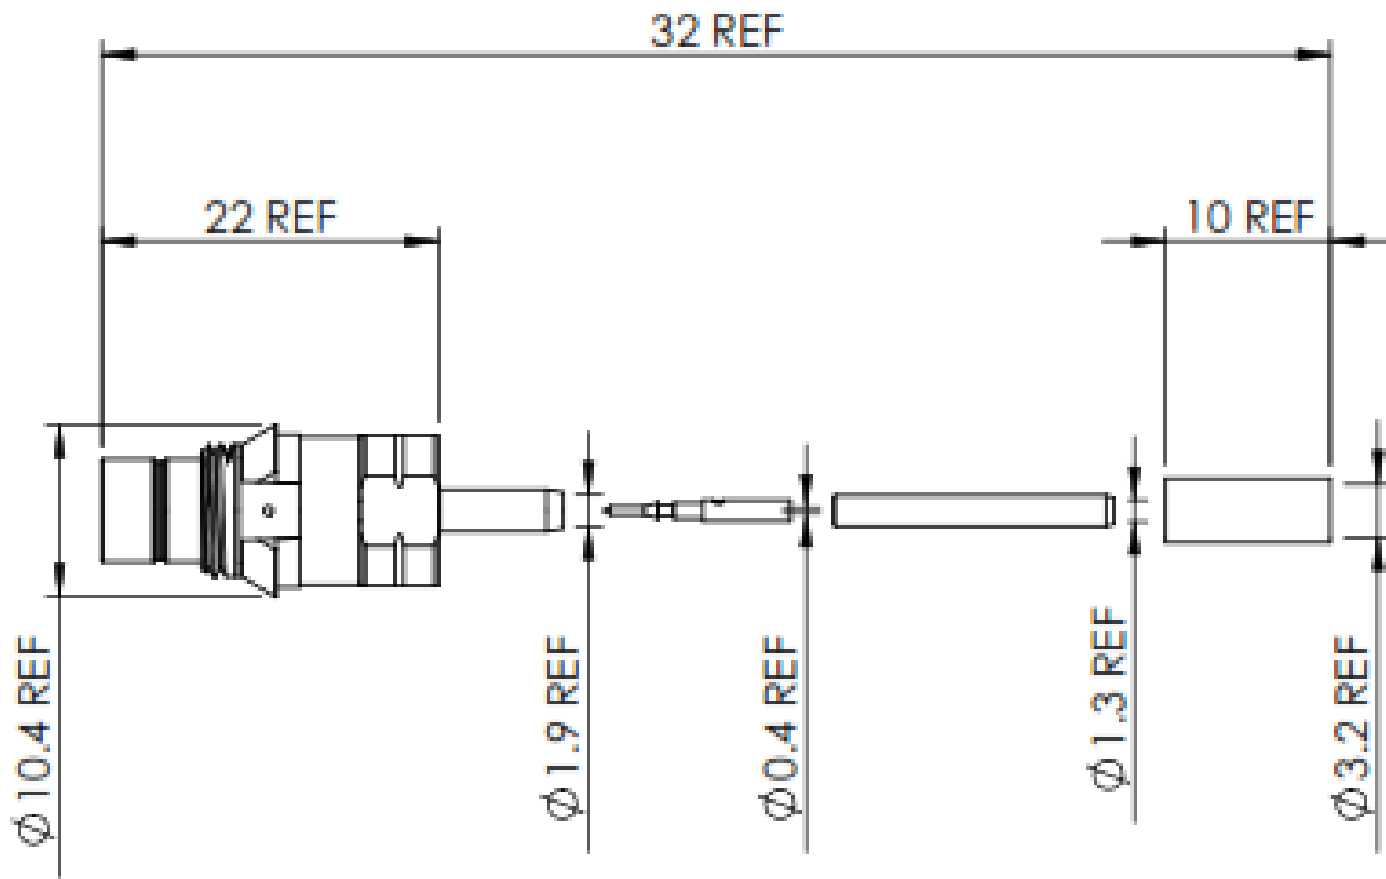

Part Number: 43-011-D6-BI

COAX
CONNECTORS LTD

Images for illustration purposes only