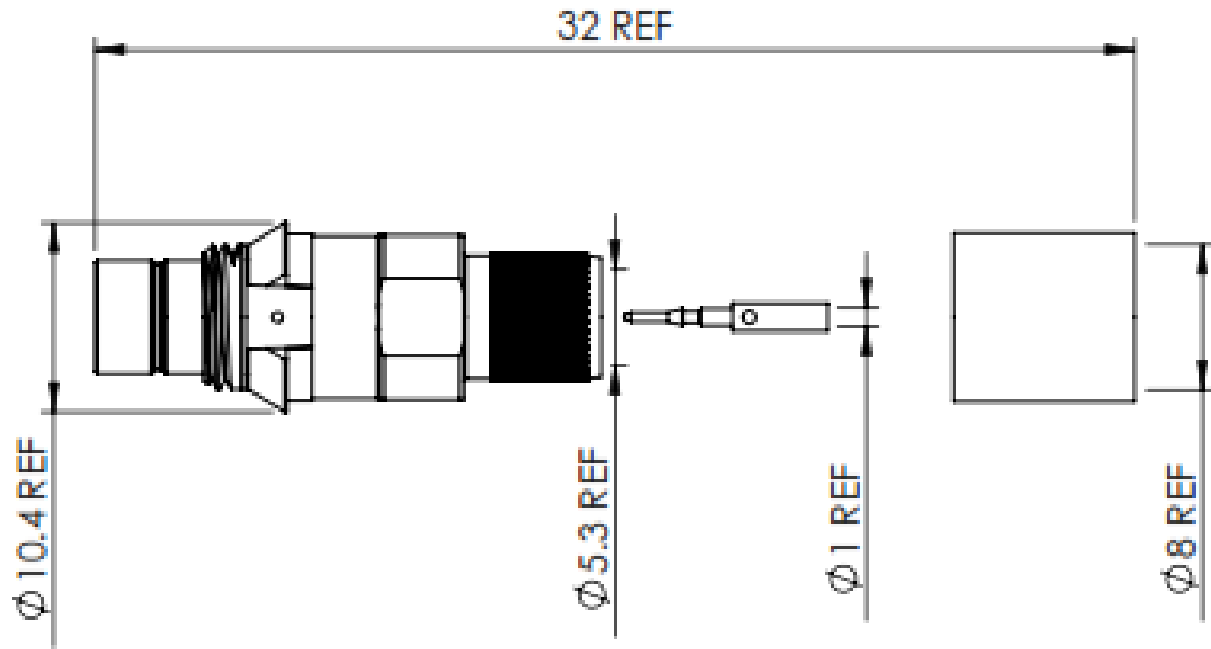

Part Number: 43-011-D6-BE

COAX
CONNECTORS LTD

Images for illustration purposes only