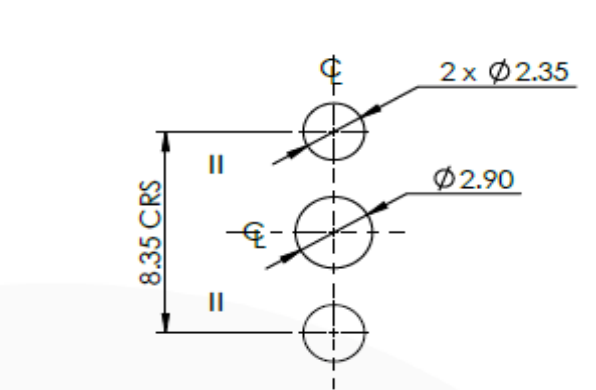

Recommended Mounting:

images for illustration purposes only
 Part Number: 36-370-D3 - 9.5