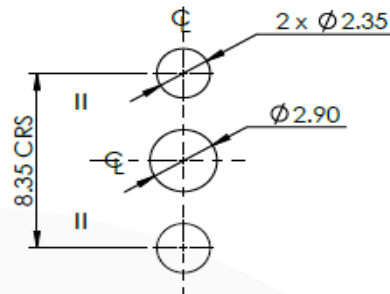

**Recommended Mounting:**

images for illustration purposes only

Part Number: 36-368-D3

**COAX**  
CONNECTORS LTD