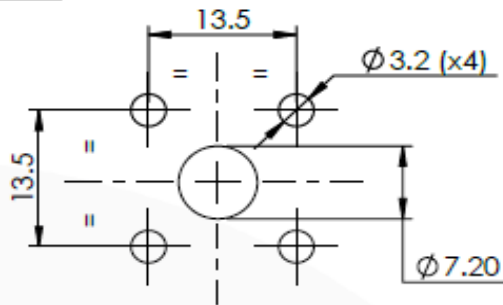

Hole Layout

images for illustration purposes only

Part Number: 13-375-B3

COAX
CONNECTORS LTD