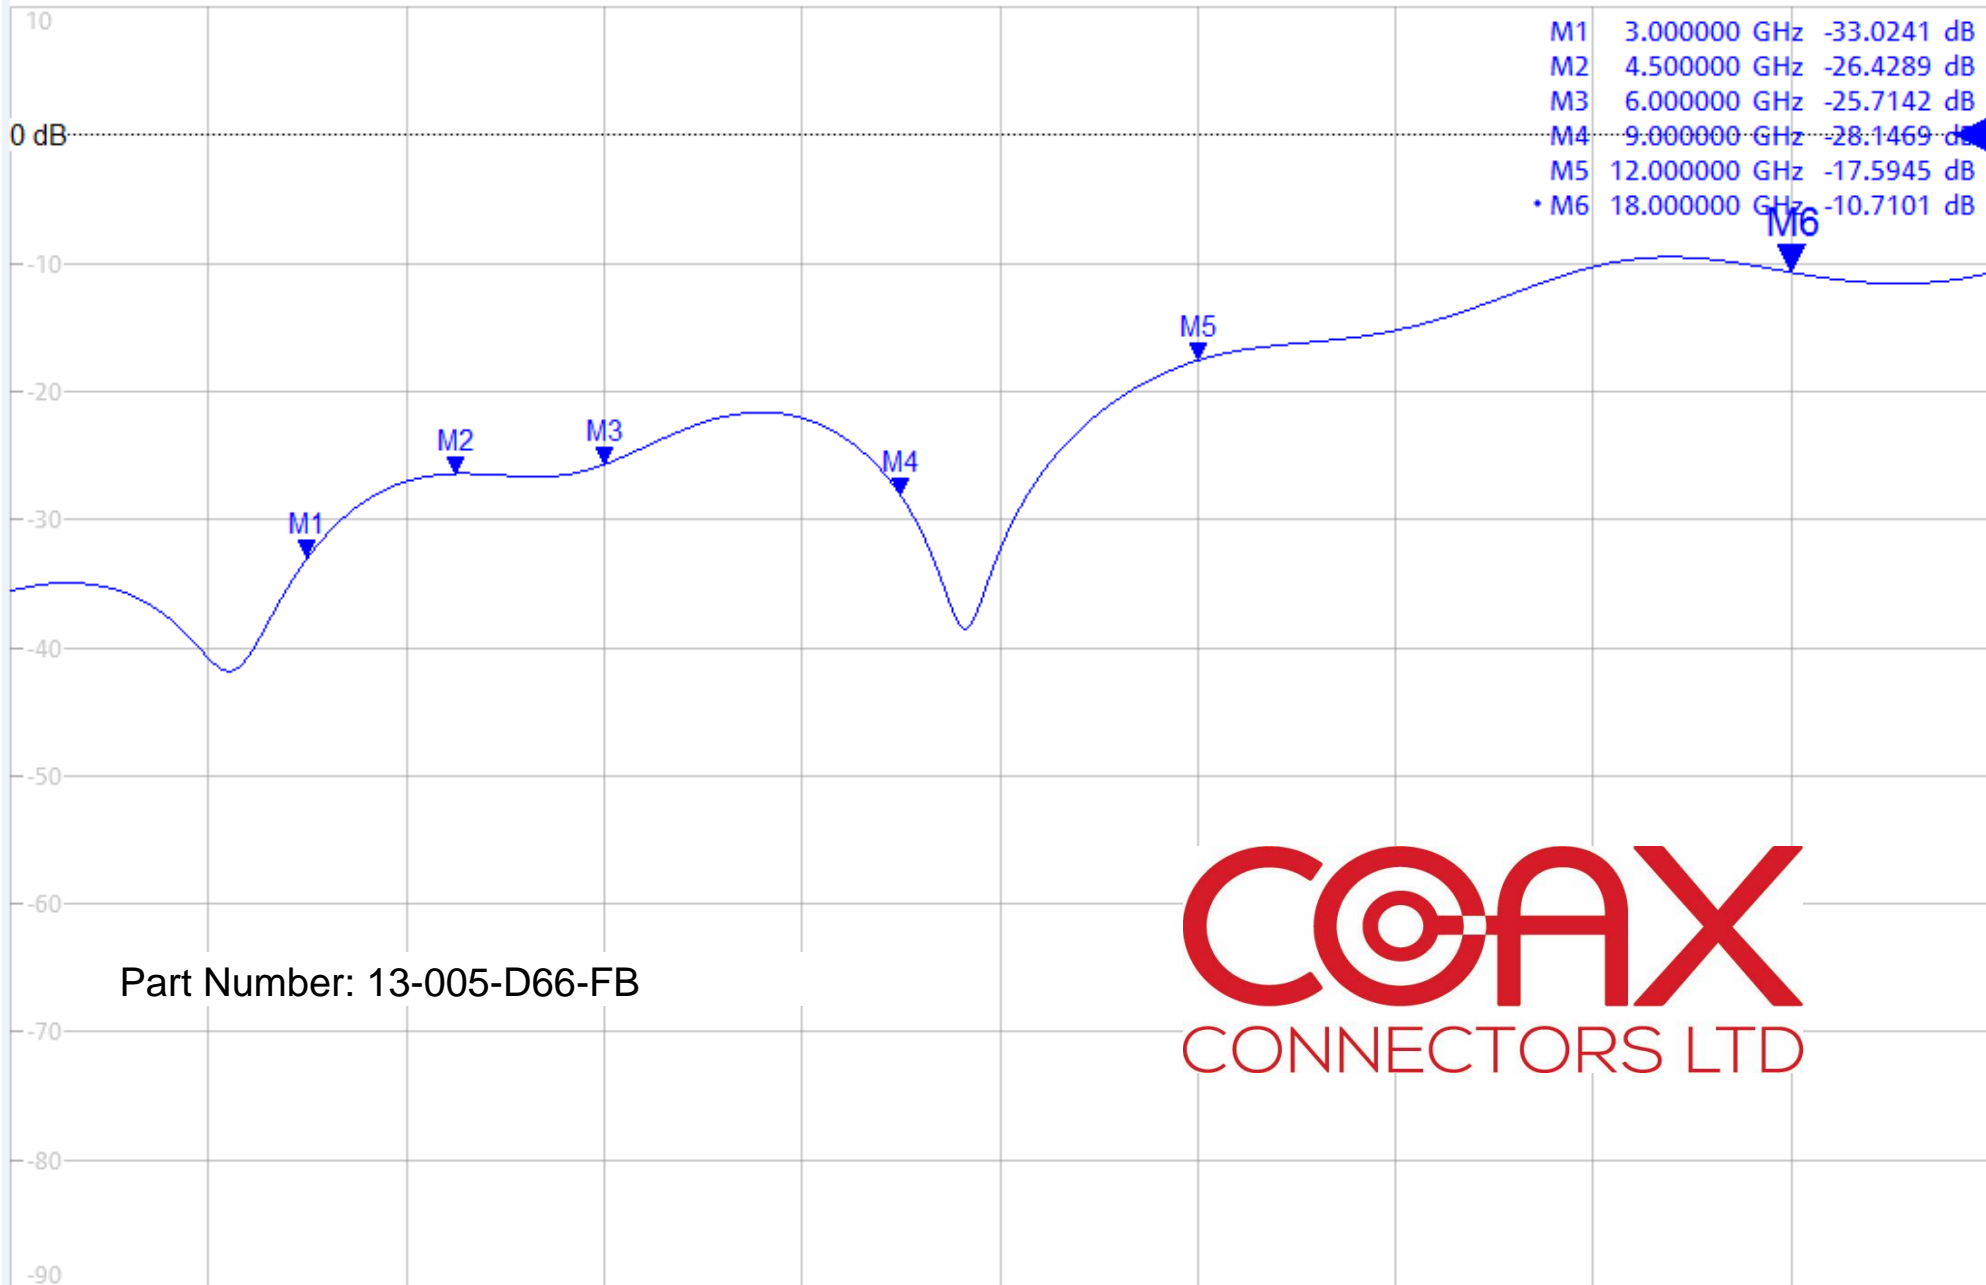

Trc1 — S11 dB Mag 10 dB/ Ref 0 dB Cal Gat

1

Part Number: 13-005-D66-FB