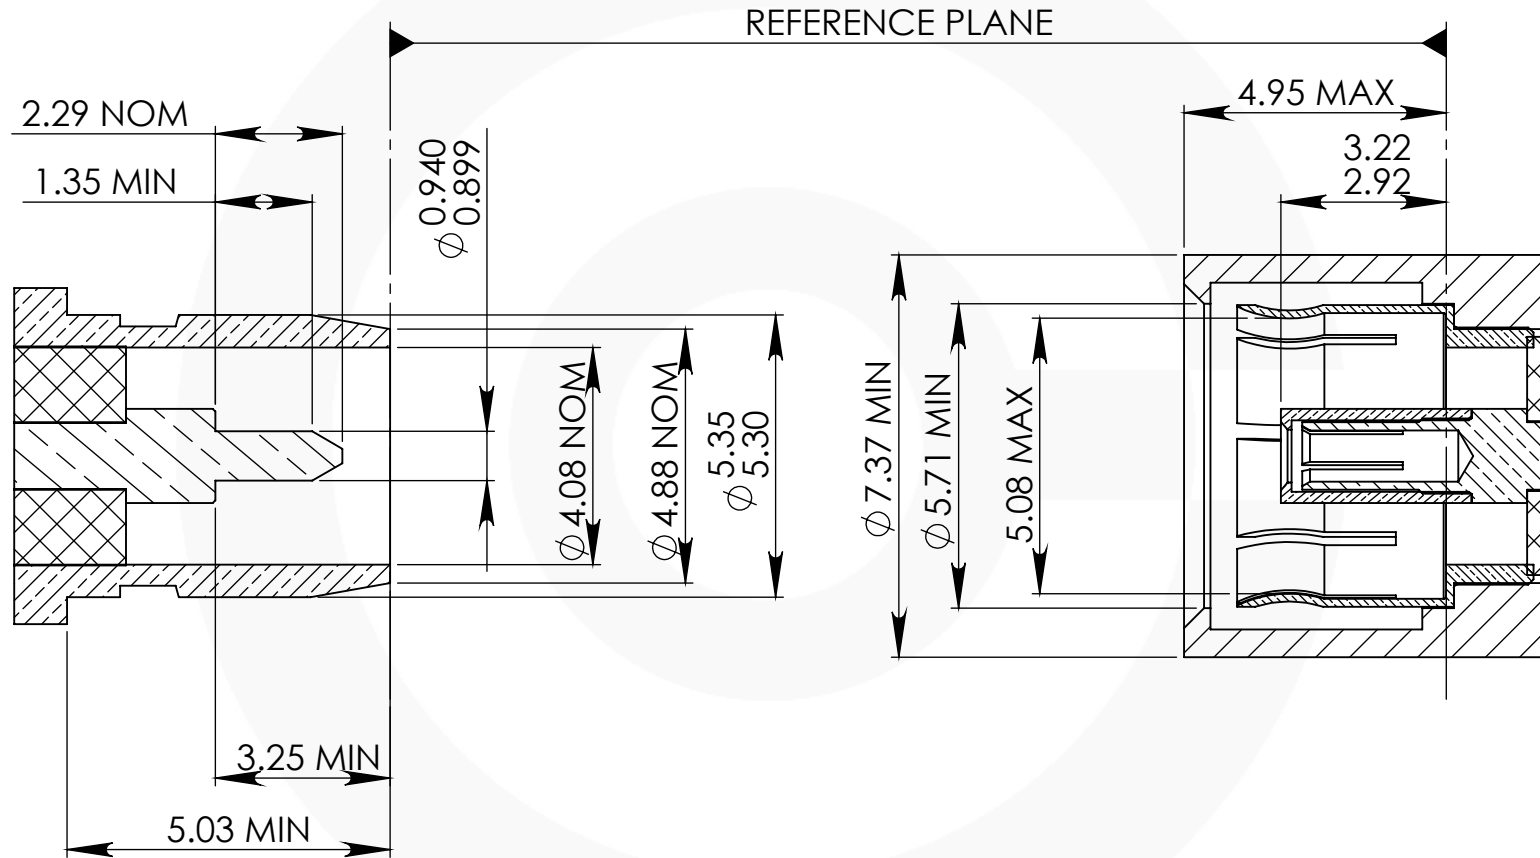

PRODUCT INTERFACE BMA RANGE

REFERENCE ONLY

COAX CONNECTORS LTD
6-8 COLNE ROAD,
TWICKENHAM,
MIDDLESEX.
TW1 4JR

THE INFORMATION IS GIVEN AS AN INDICATION ONLY AND IS SUBJECT TO CHANGE WITHOUT NOTICE. IN THE CONTINUAL GOAL TO IMPROVE OUR PRODUCTS, WE RESERVE THE RIGHT TO MAKE ANY MODIFICATIONS NECESSARY WITHOUT PRIOR NOTICE.

DIMENSIONS ARE IN MILLIMETRES	SHEET 1 OF 1	A4L	NAME	SIGNATURE	DATE
REVISION :	A00	DRAWN	GE		14/06/13
ISSUE :	1	CHK'D	IG		14/06/13
		APPV'D			