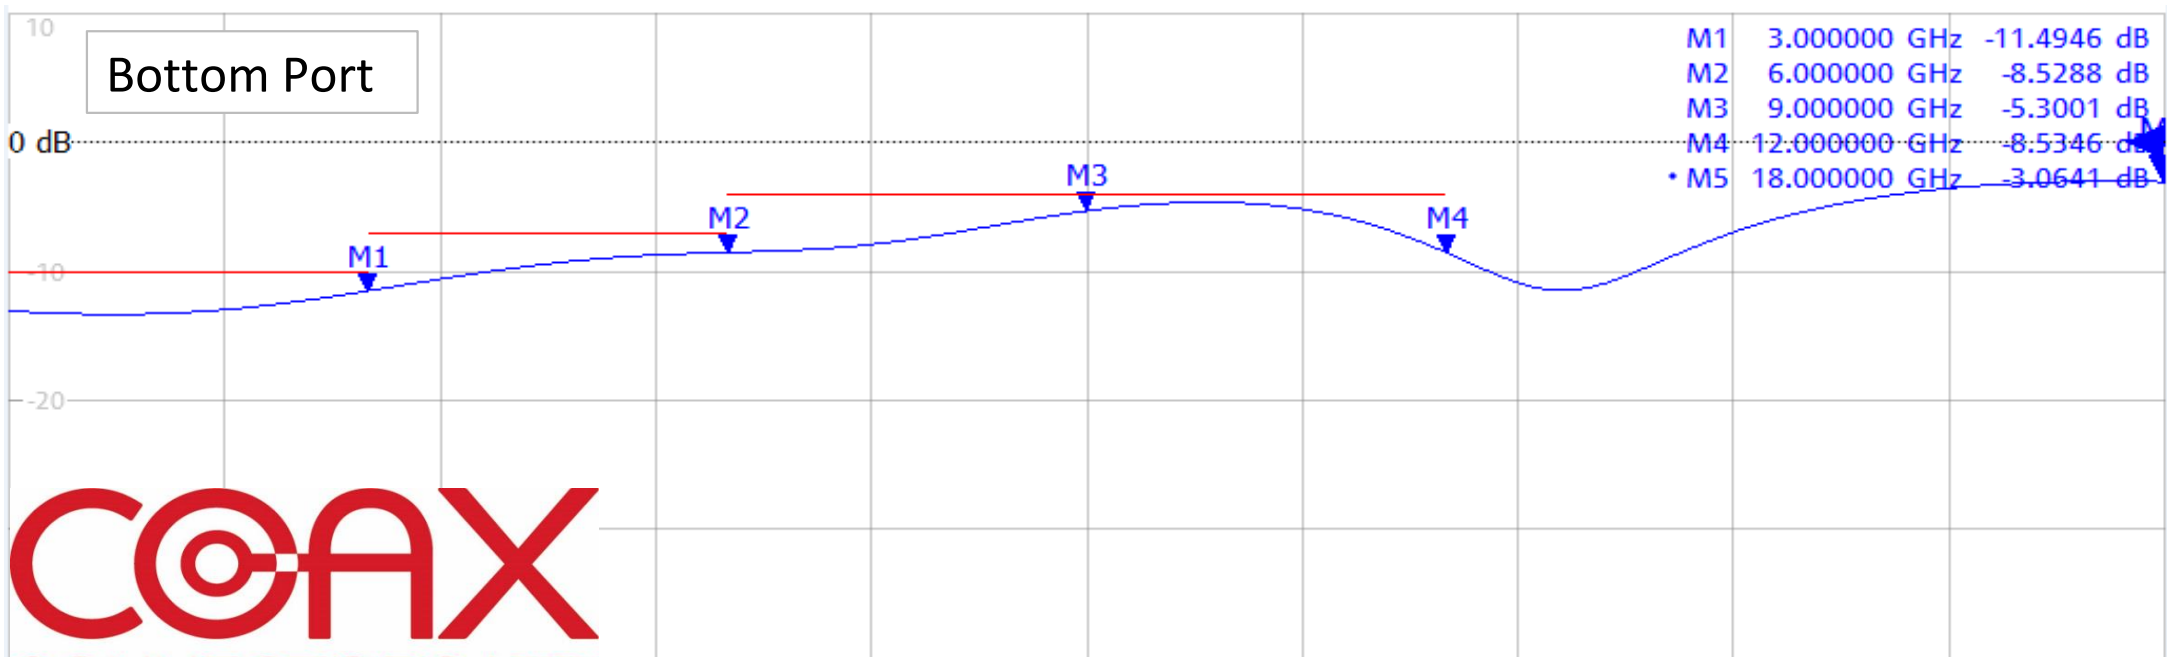

Top Port

Bottom Port

COAX
CONNECTORS LTD

Part Number: 92-67-468-2-B126

images for illustration purposes only