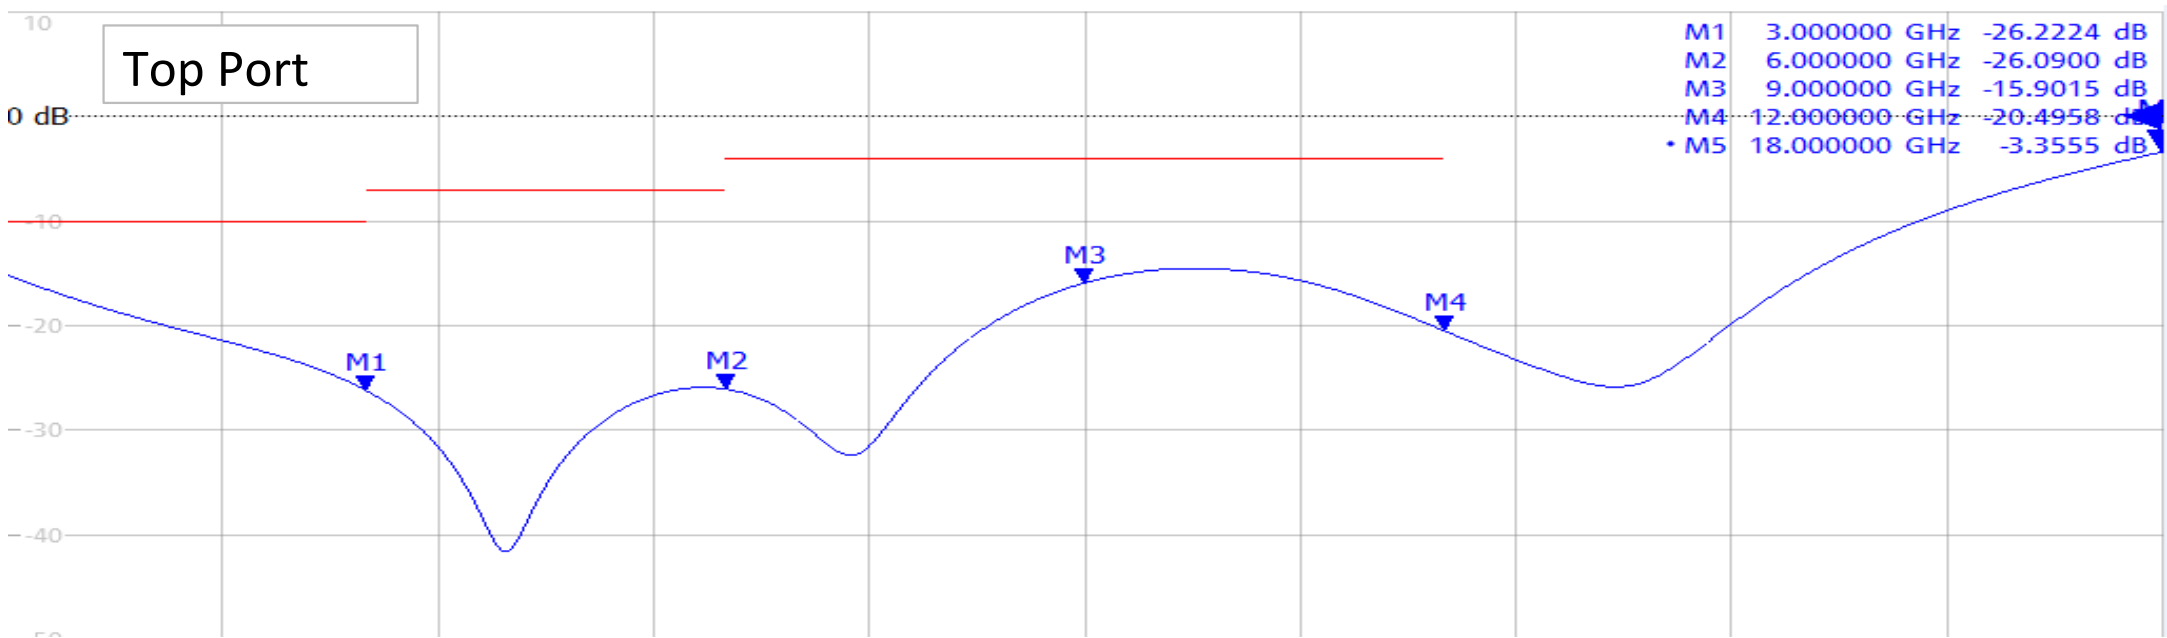

Top Port

Bottom Port

COAX
CONNECTORS LTD

Part Number: 92-67-468-2-B126

images for illustration purposes only