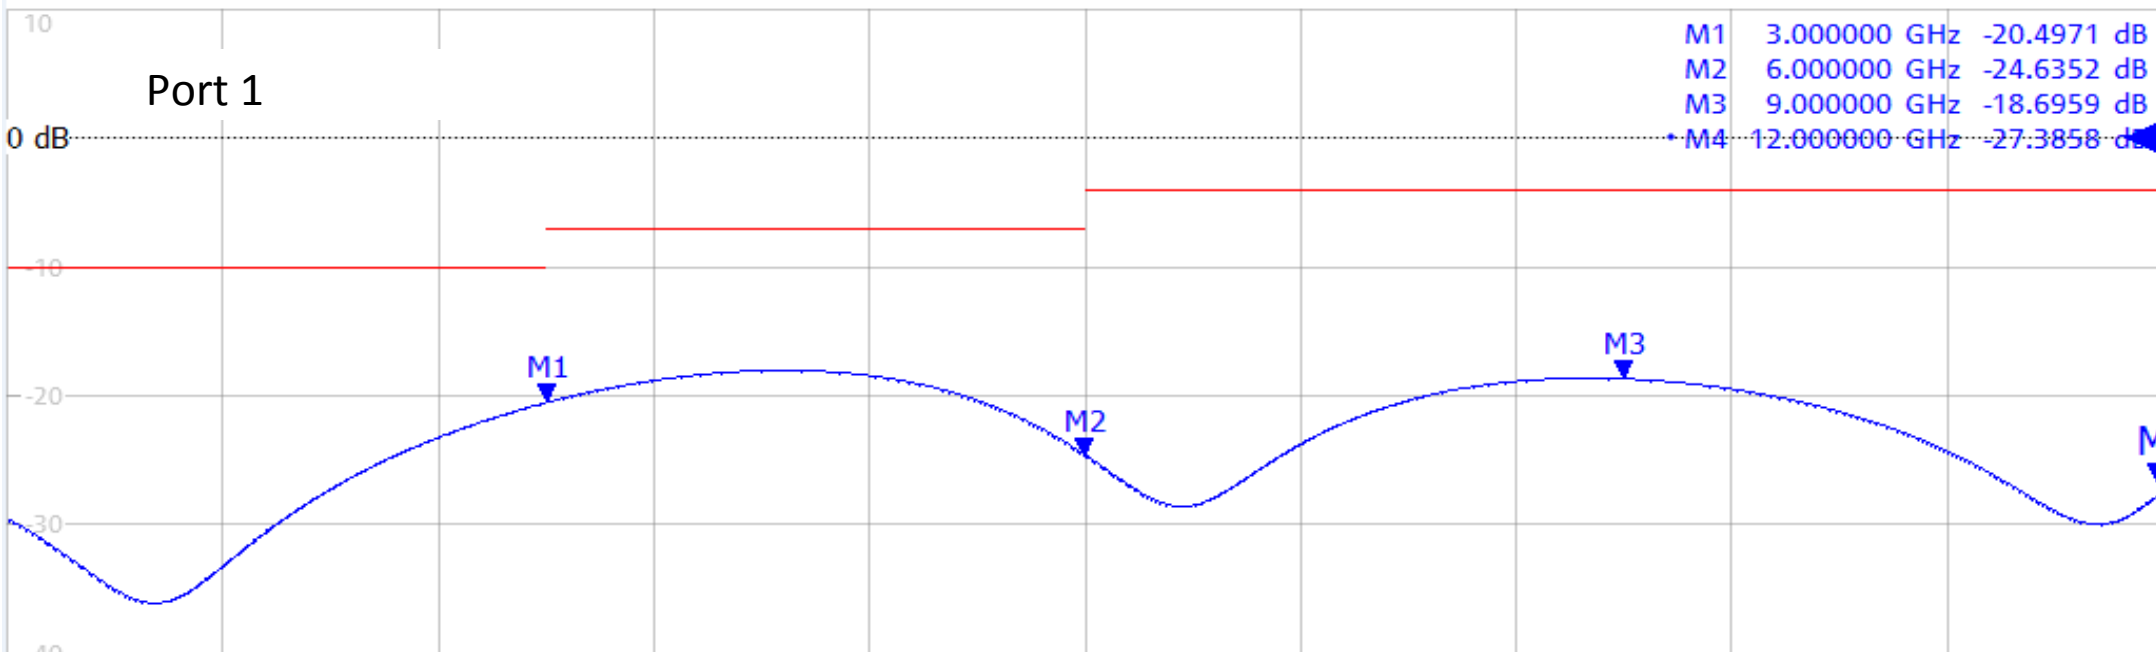

Trc1 S11 dB Mag 10 dB/ Ref 0 dB Cal Gat

Part Number: 74-6467-544-B126-3