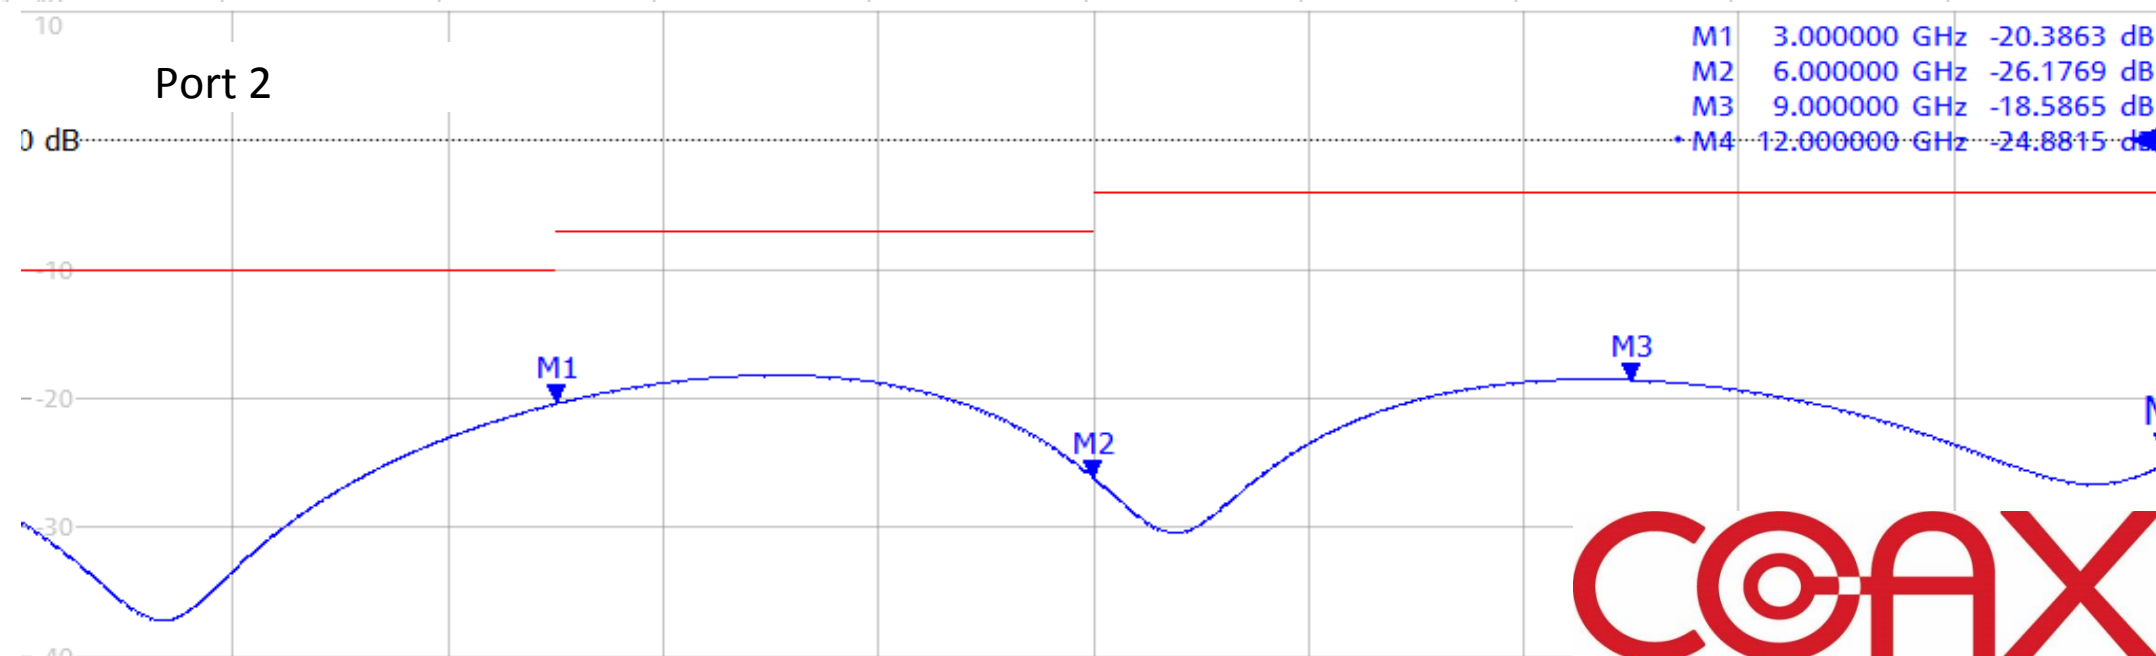

Trc1 S11 dB Mag 10 dB/ Ref 0 dB Cal Gat

Part Number: 74-6467-544-B126-3