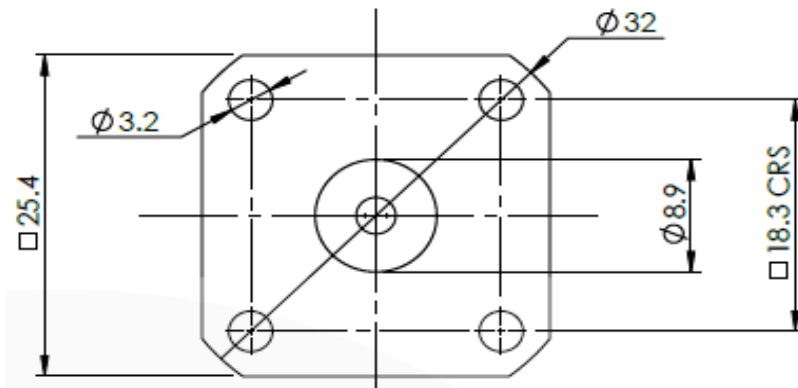

images for illustration purposes only

Part Number: 25-372-1-B3

COAX
CONNECTORS LTD