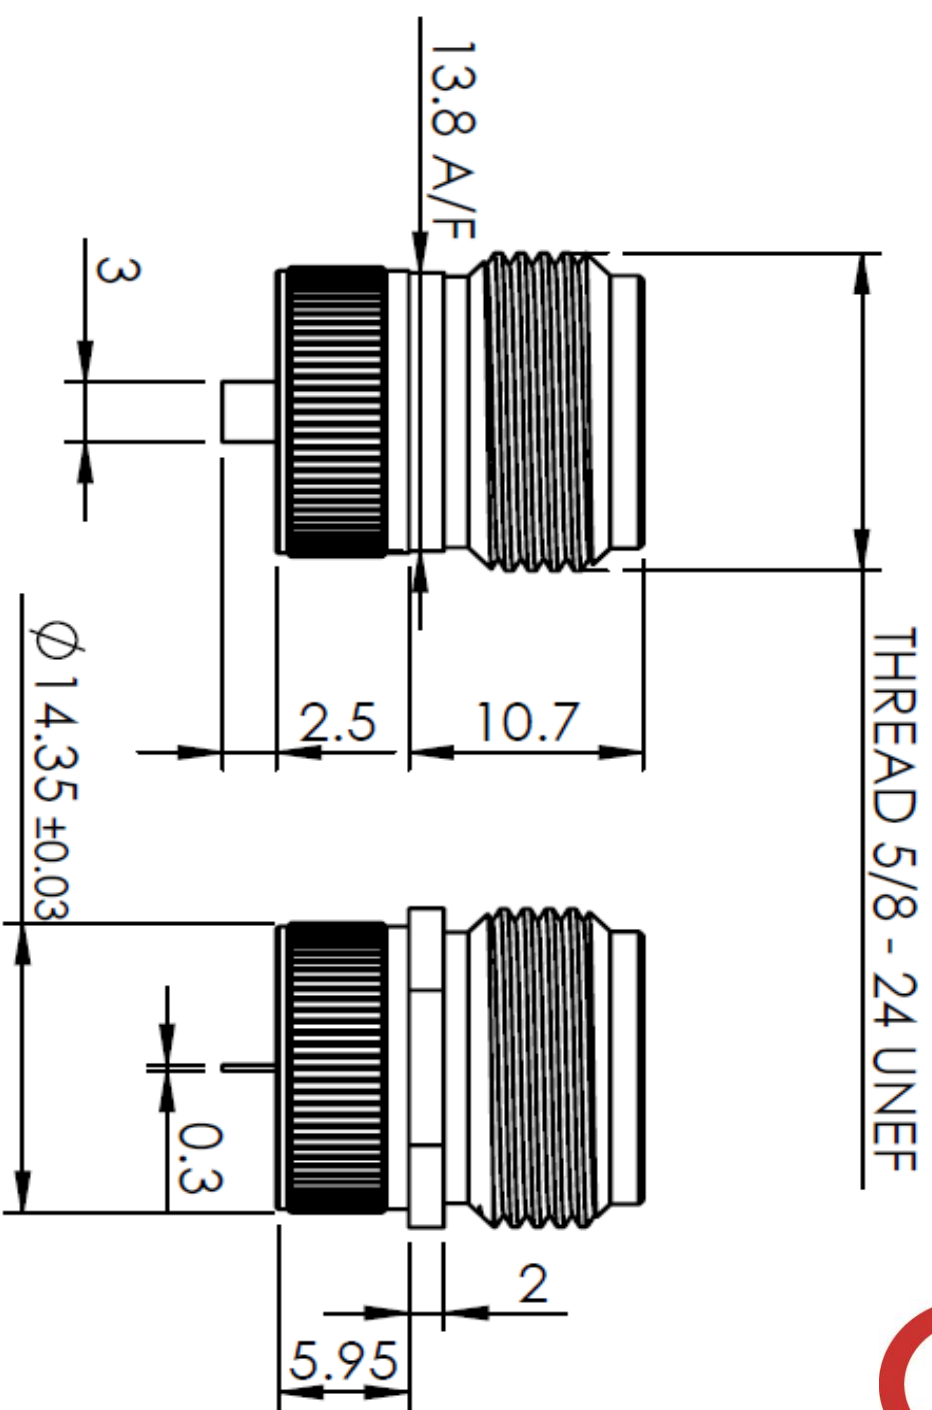

Images for illustration purposes only

Part Number: 25-071-B3-10.7

COAX
CONNECTORS LTD