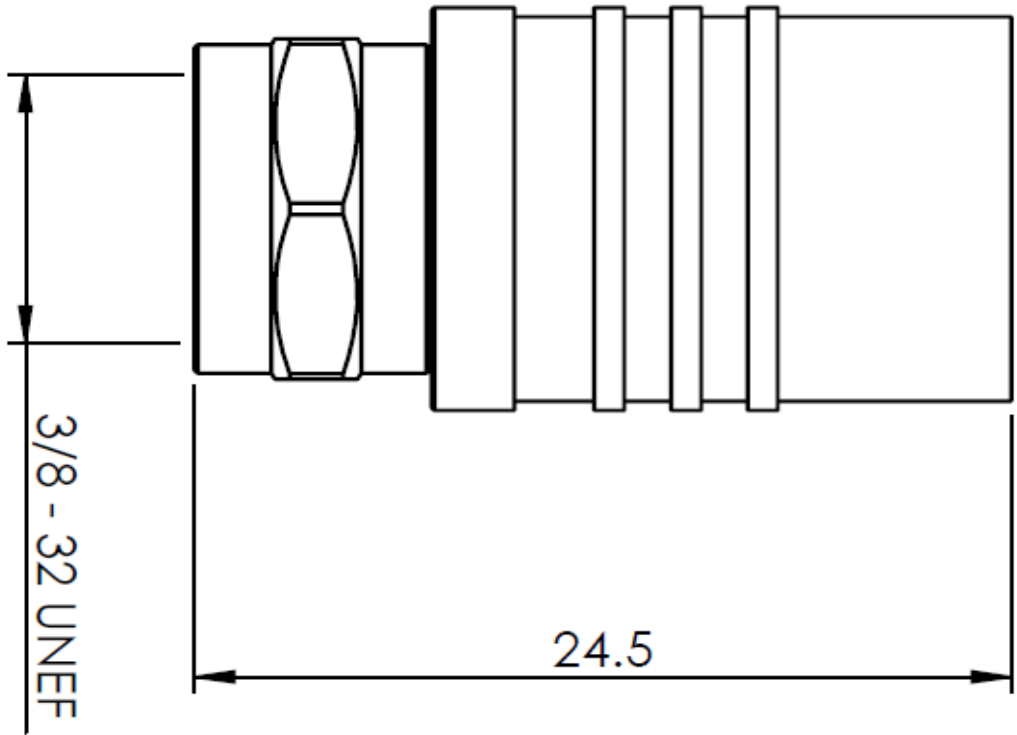

Images for illustration purposes only

Part Number: 15-015-Z0-CE

COAX
CONNECTORS LTD