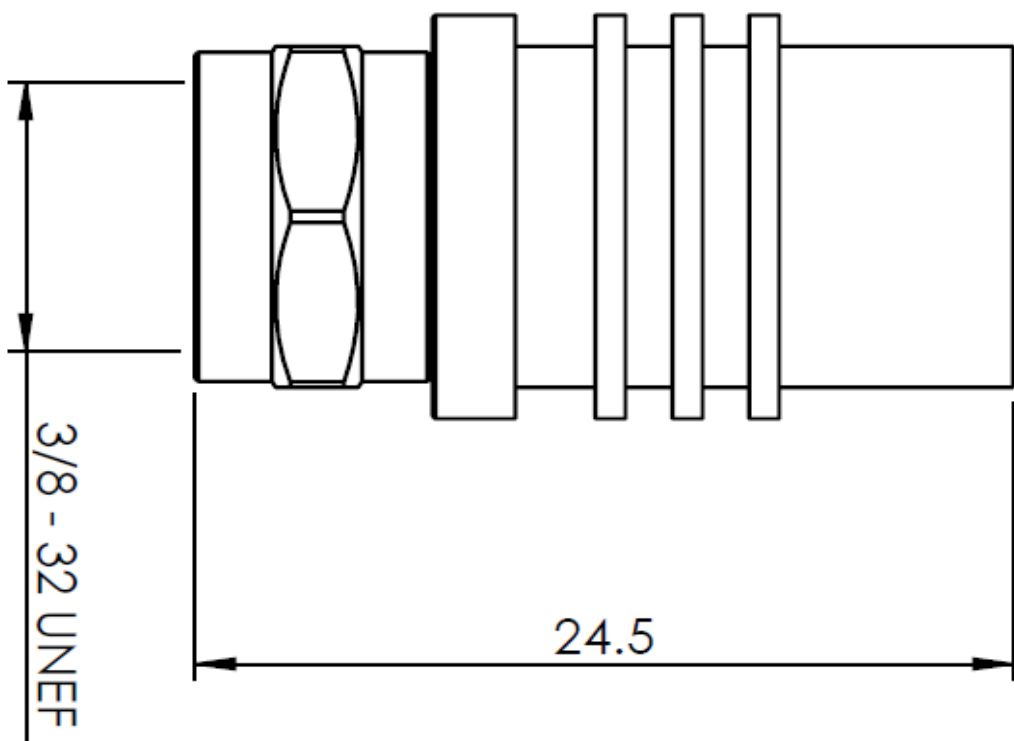

Images for illustration purposes only

Part Number: 15-015-Z0-CC

COAX
CONNECTORS LTD