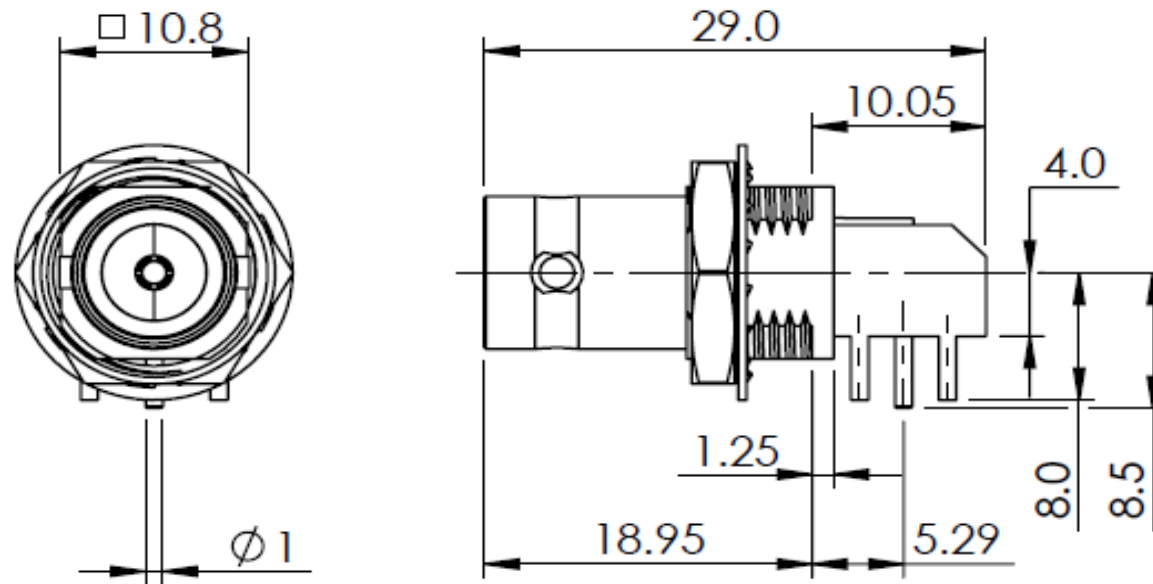

images for illustration purposes only

**COAX**  
CONNECTORS LTD

Part Number: 10-470-1-X36