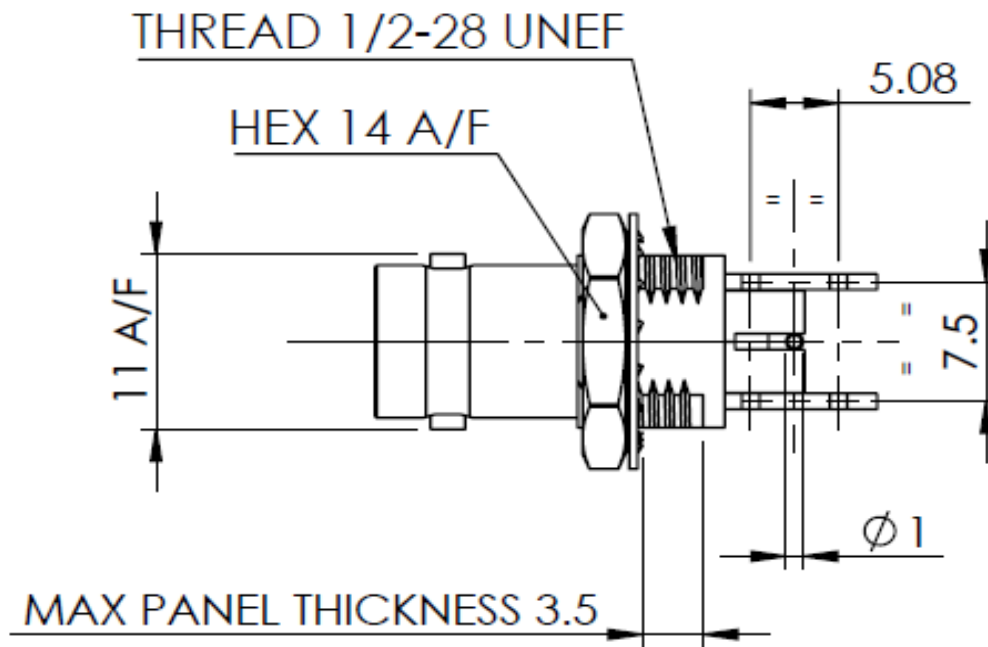

images for illustration purposes only

**COAX**  
CONNECTORS LTD

Part Number: 10-470-1-X36