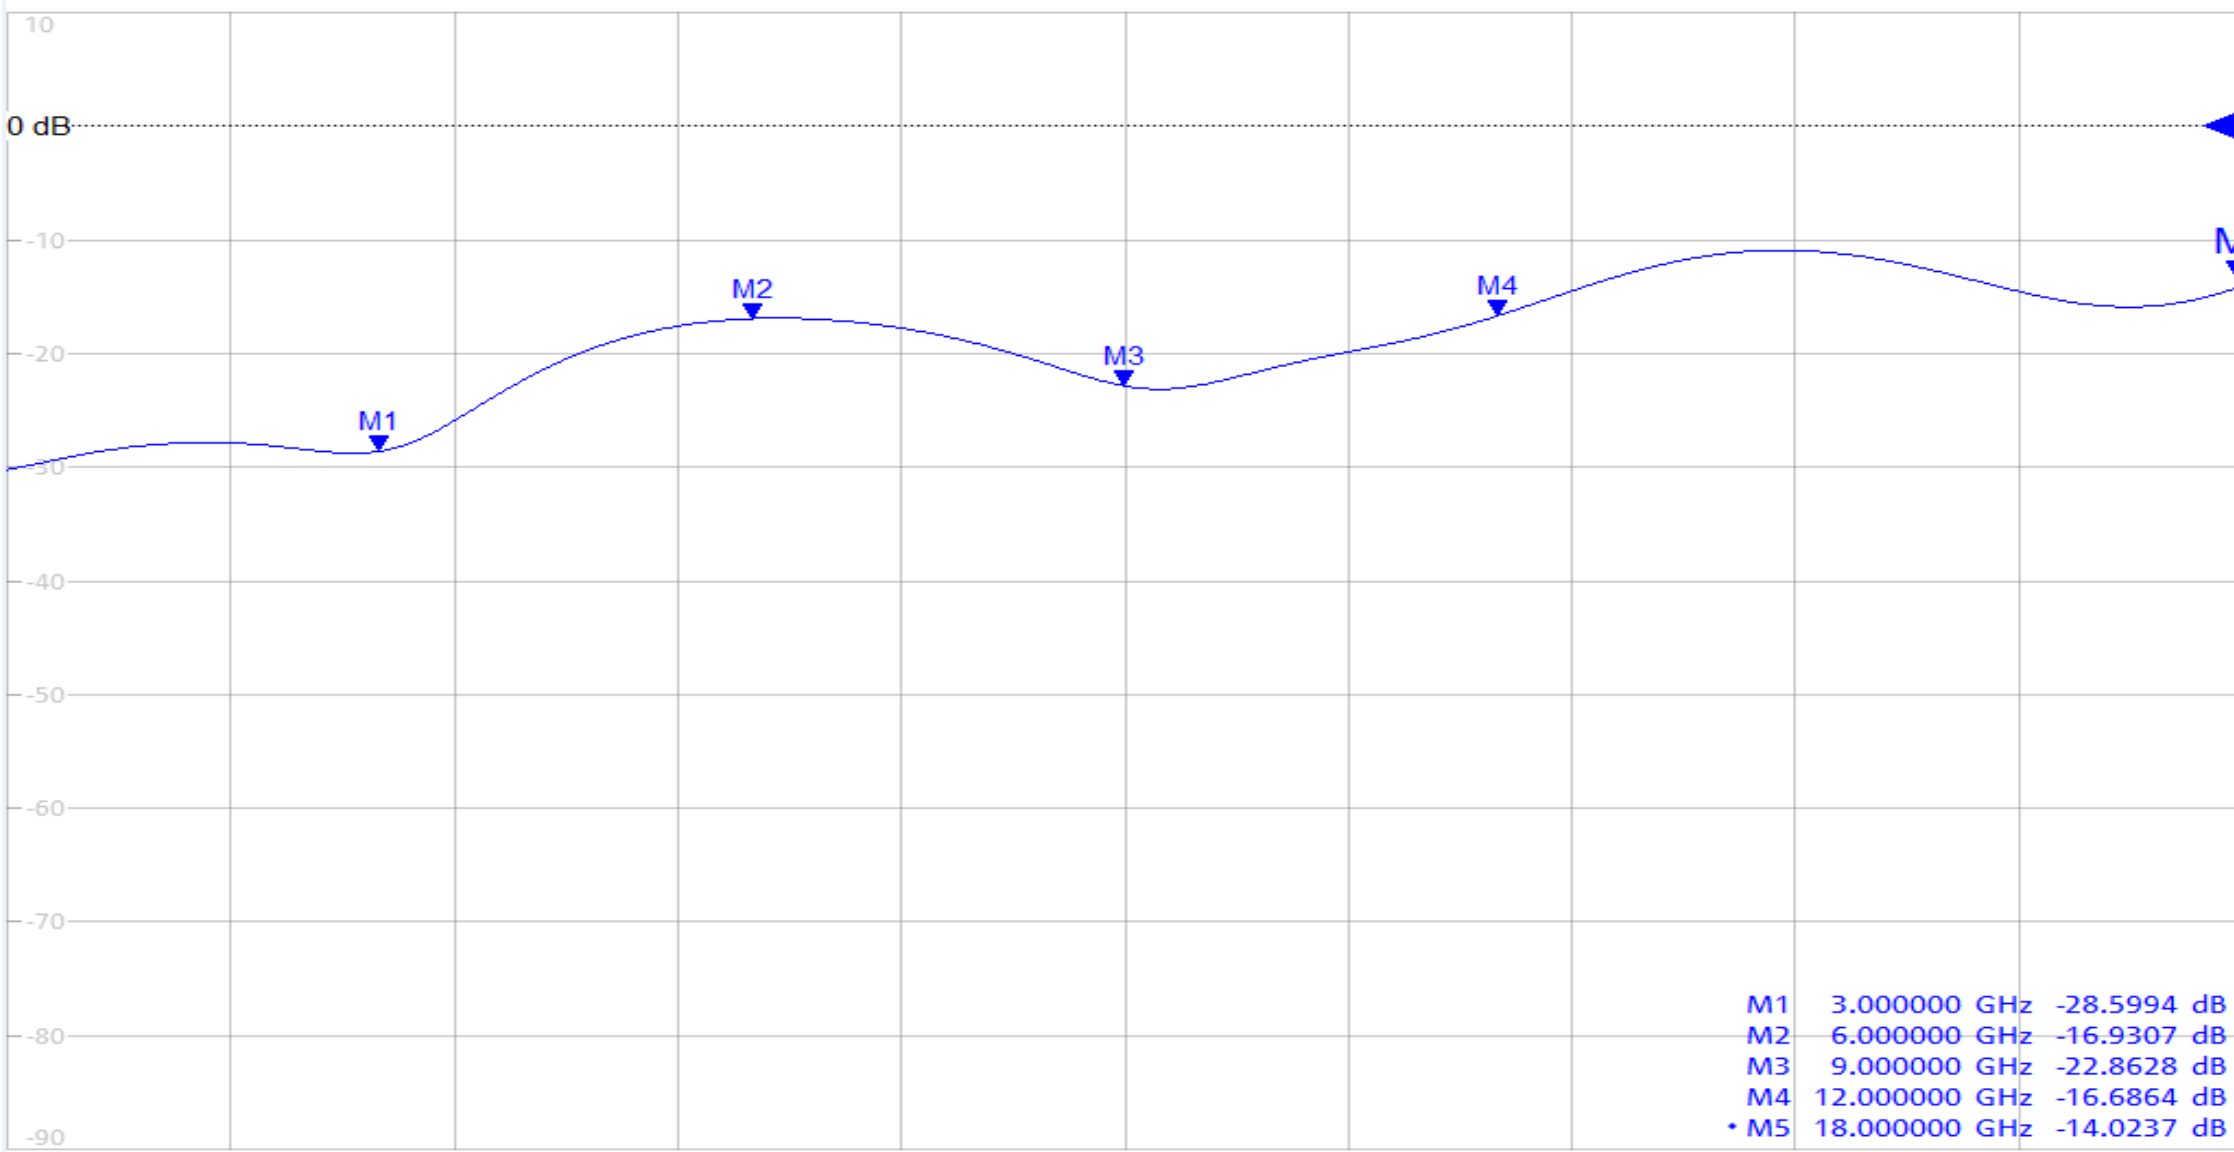

Trc1 S11 dB Mag 10 dB/ Ref 0 dB Cal Gat

Ch1 Start 100 kHz

Pwr -10 dBm Bw 10 kHz

Stop 18 GHz

images for illustration purposes only
Part Number: 10-104-W66-FC