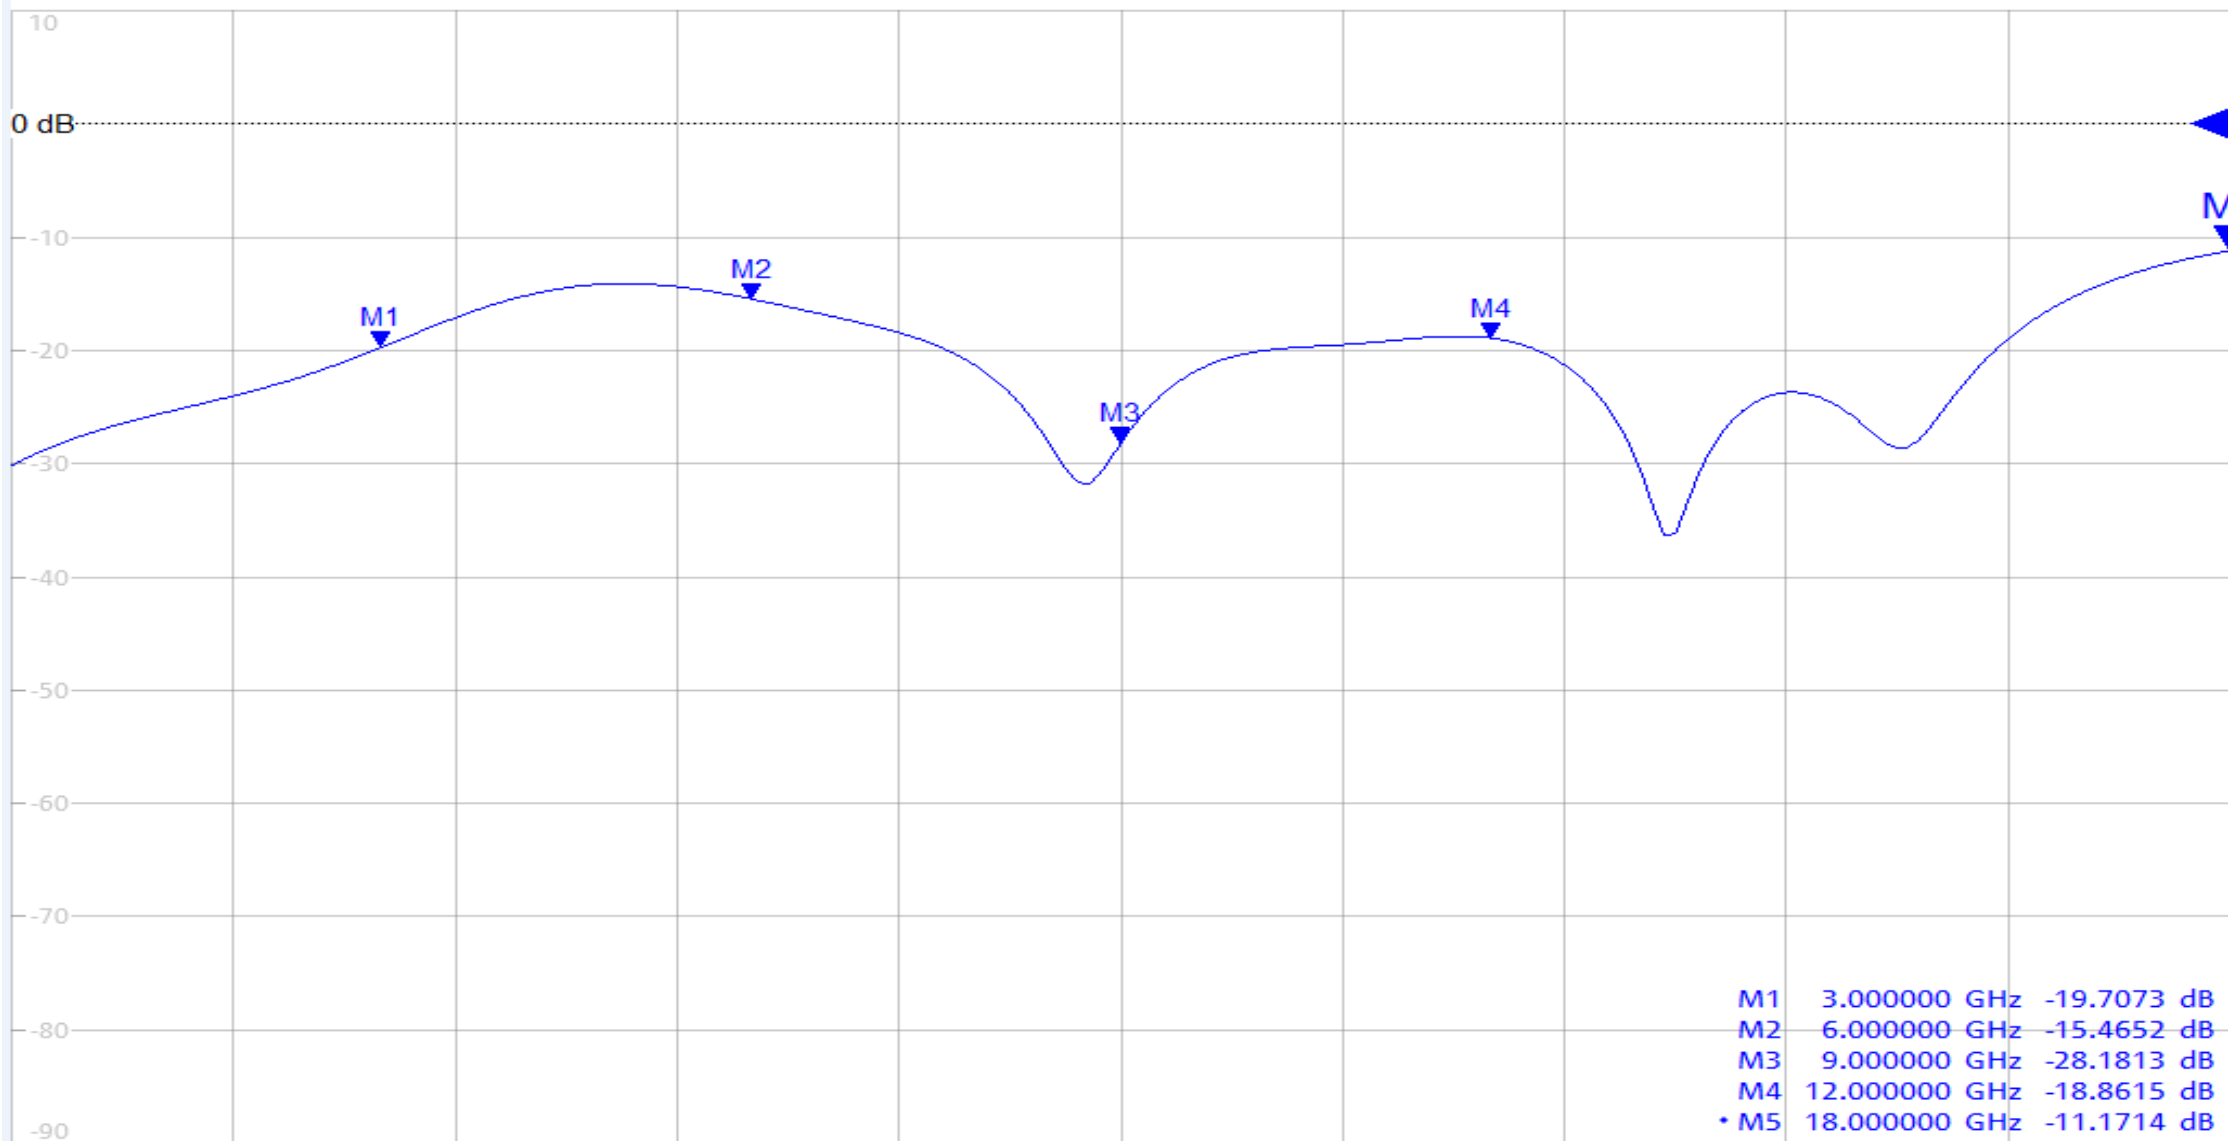

Trc1 — S11 dB Mag 10 dB/ Ref 0 dB Cal Gat

Ch1 Start 100 kHz

Pwr -10 dBm Bw 10 kHz

Stop 18 GHz

images for illustration purposes only

Part Number: 10-104-W66-FB