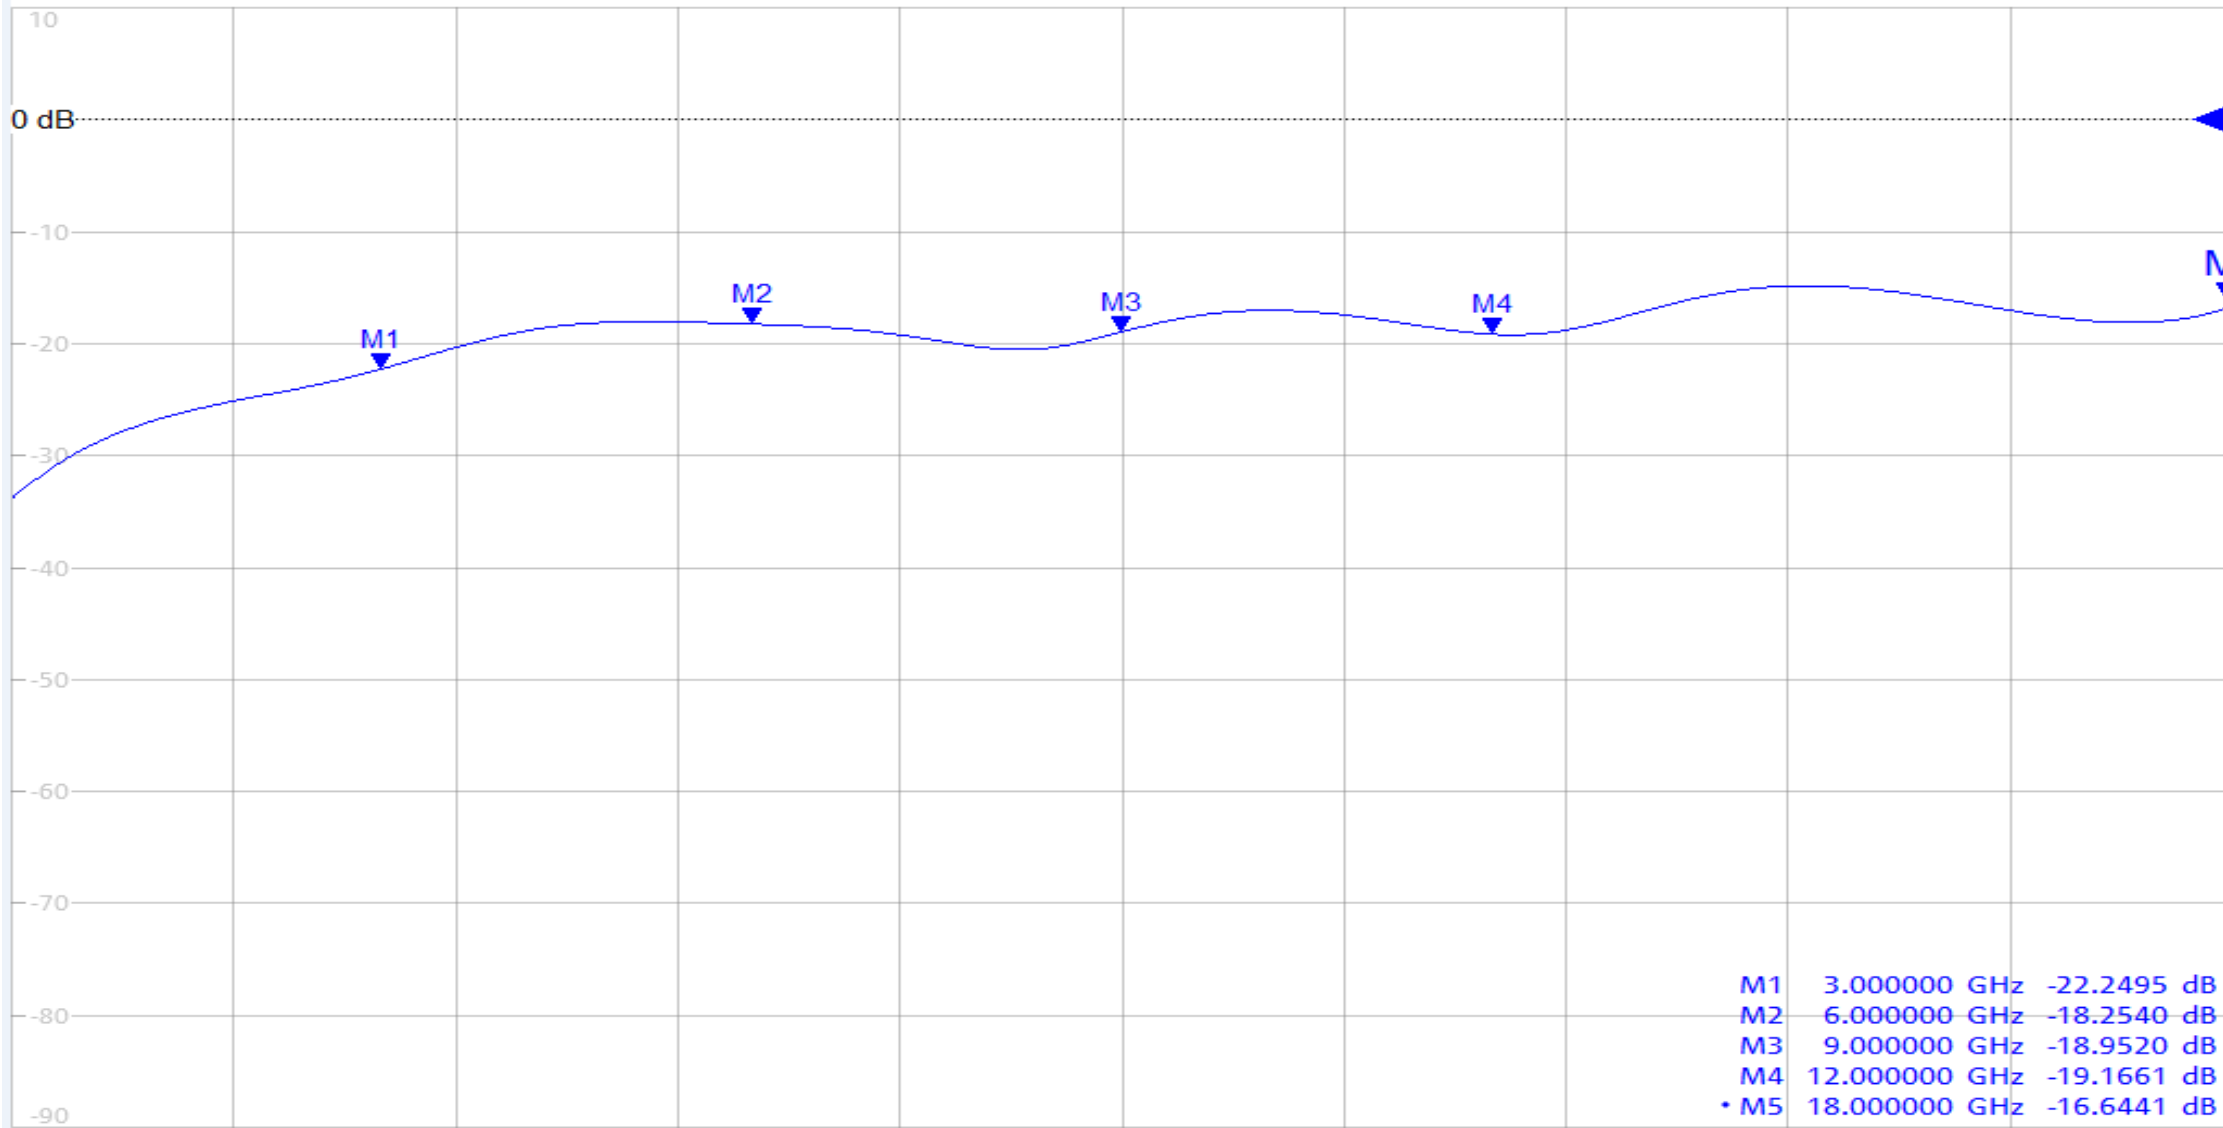

Trc1 — S11 dB Mag 10 dB/ Ref 0 dB Cal Gat

Ch1 Start 100 kHz

Pwr -10 dBm Bw 10 kHz

Stop 18 GHz

images for illustration purposes only

Part Number: 10-104-W66-FA