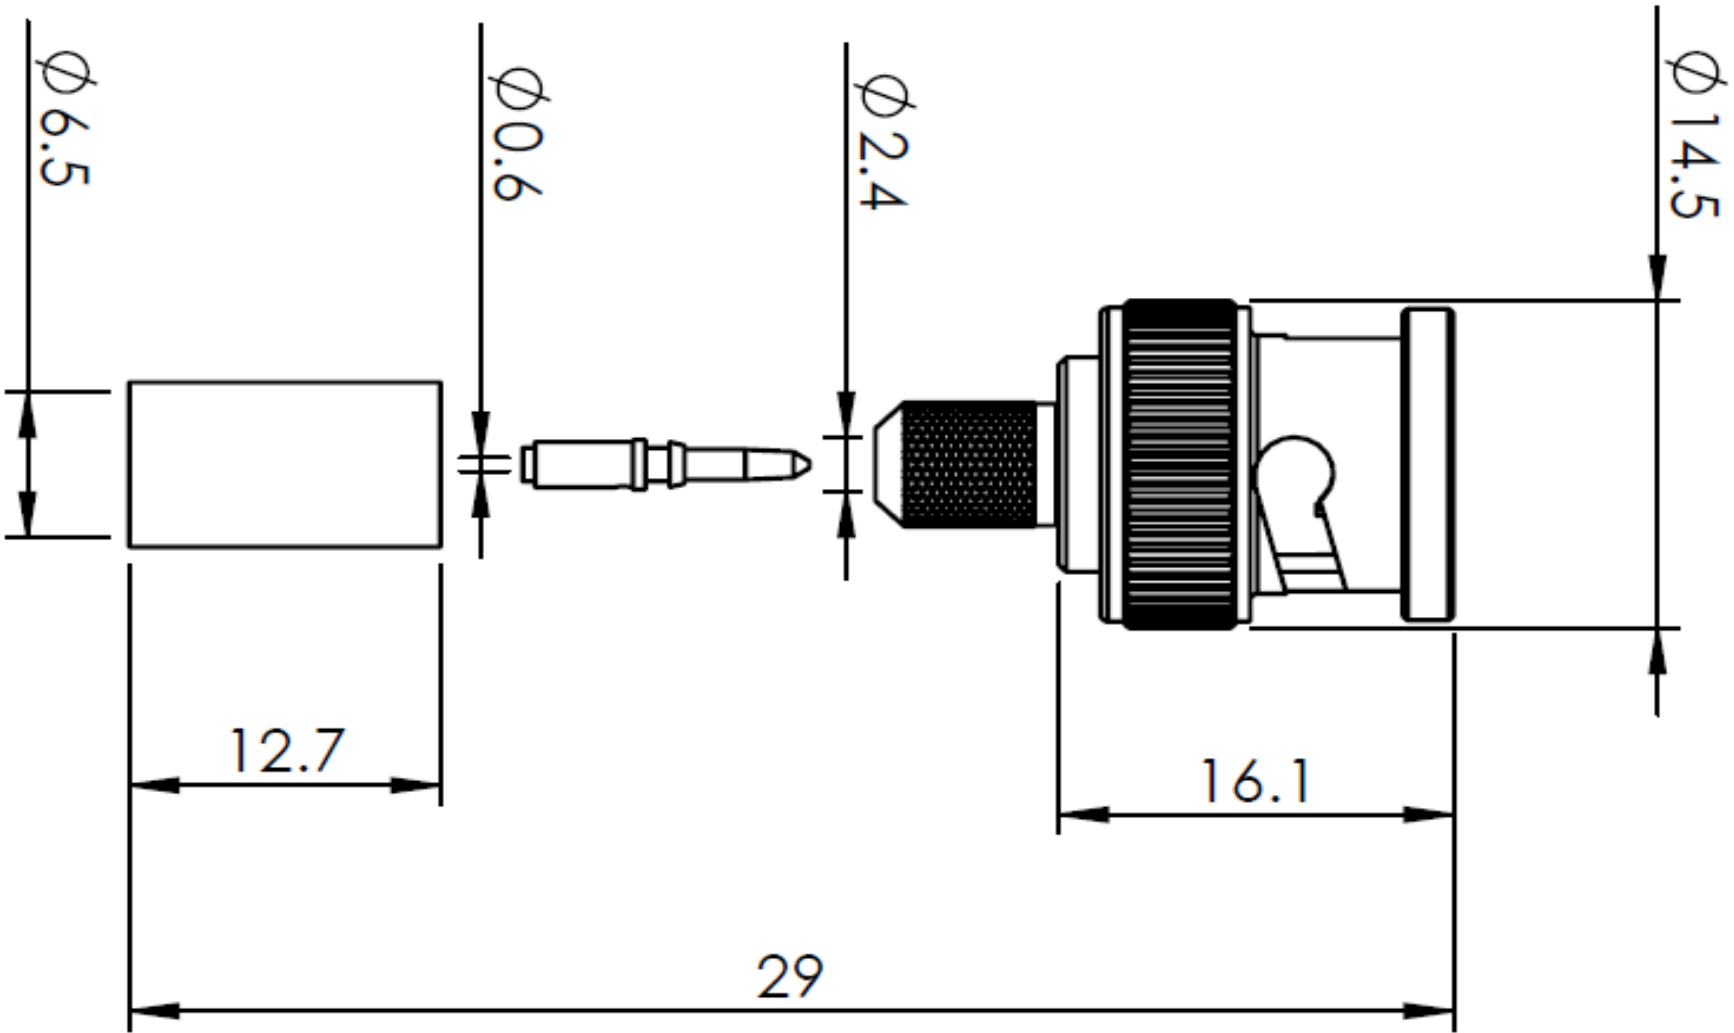

Images for illustration purposes only

Part Number: 10-005-B36-CY

**COAX**  
CONNECTORS LTD