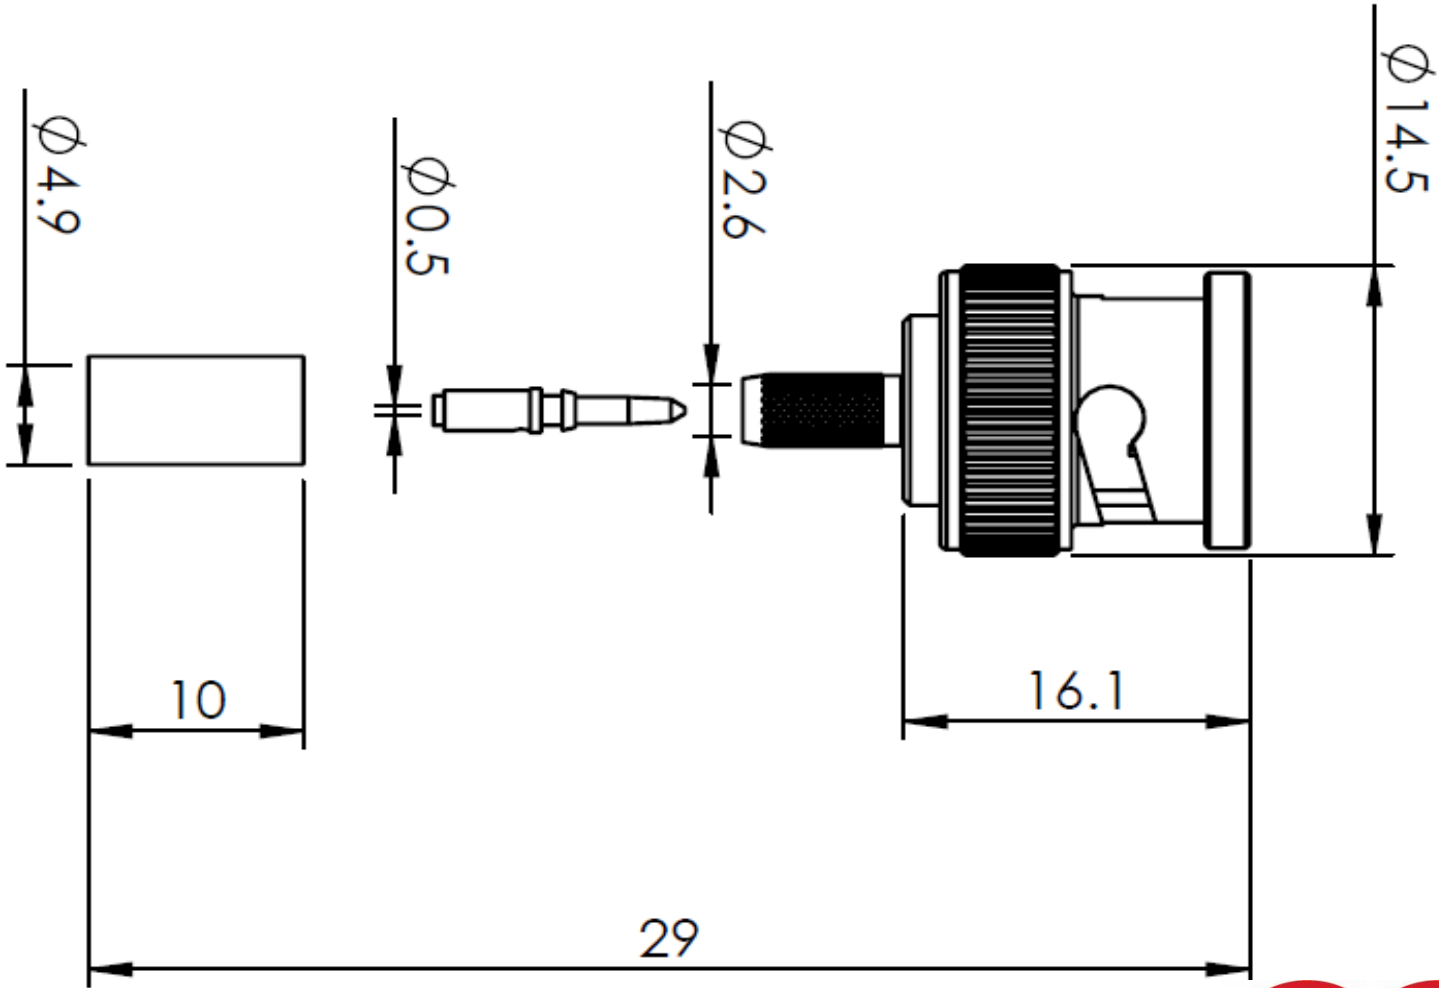

Images for illustration purposes only

Part Number: 10-005-B36-BH

COAX
CONNECTORS LTD